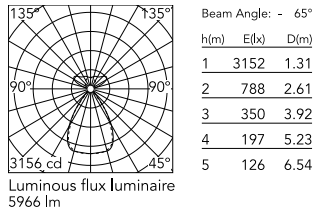

Physical

Colour	White
Cord colour	White
Net weight (kg)	2.09
IP internal	20

Download

Mounting instructions [↓ PDF](#)

Photometric Files

LDT / IES [↓ ZIP](#)

Technical Drawings

2D [↓ ZIP](#)

3D [↓ ZIP](#)

Ecodesign and Energy Labelling

 Replaceable (LED only) light source by a professional

 Replaceable control gear by a professional

Schematic light drawing

Photometric

Lighting type	Total
Light distribution	Symmetric
CCT (K)	3000
CRI>	90
Rf fidelity index	89
Rg gamut index	103
LED Life / Failure Ratio	L80B50>60.000h_Tc85°C
Beam angle C0-180 (°)	66
Beam angle C90-270 (°)	65
Extreme cut off	Yes
UGR _L	<16