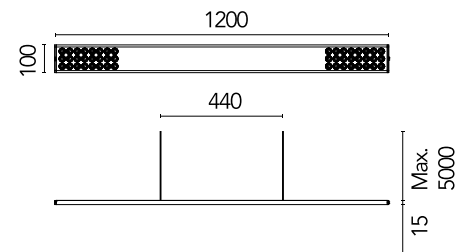

FLOS

05.5880.40.CB White

Workmates Suspension Up&Down High Efficiency Casambi

Designed by FLOS Architectural, 2023

47.5W - 5966lm - 3000K - CRI> 90 - Beam° 66

Suspension luminaire. Up&Down emission. High-efficiency light source. Driver not included (accessory kit for remote or surface driver). For Non Dimming models, you can configure the Up&Down luminous flux in 70/30 and 40/60 ratios (select the accessory kit for the driver concerned). Adjustable suspension height. Mechanical union module available for modular lines for various units. UGR<19. EN12464 - cd/m² @ 65°<3000 compliant. Casambi, maximum distance between fixtures: 50m.

Are you a professional and your project needs consulting and support?

[BOOK AN APPOINTMENT](#)

Main specifications

Environments	Indoor dry location
Light source type	LED
Light sources included	yes
LED type	Top LED
Number of lamps	1
Power (W)	47.5
Source flux (lm)	7449
Lumen Output (lm)	5966

Physical

Colour	White
Cord colour	White
Net weight (kg)	2.09
IP internal	20

Download

Mounting instructions [↓ PDF](#)

Photometric Files

LDT / IES [↓ ZIP](#)

Technical Drawings

2D [↓ ZIP](#)

3D [↓ ZIP](#)

Ecodesign and Energy Labelling

 Replaceable (LED only) light source by a professional

 Replaceable control gear by a professional

Schematic light drawing

Photometric

Lighting type	Total
Light distribution	Symmetric
CCT (K)	3000
CRI>	90
Rf fidelity index	89
Rg gamut index	103
LED Life / Failure Ratio	L80B50>60.000h_Tc85°C
Beam angle C0-180 (°)	66
Beam angle C90-270 (°)	65
Extreme cut off	Yes
UGR _L	<16