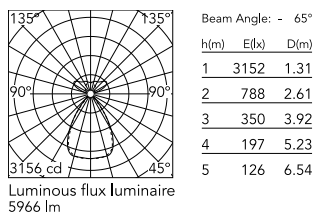

Physical

Colour	All White
Cord colour	White
Net weight (kg)	2.09
IP internal	20

Download

Mounting instructions [↓ PDF](#)

Photometric Files

LDT / IES [↓ ZIP](#)

Technical Drawings

2D [↓ ZIP](#)

3D [↓ ZIP](#)

Ecodesign and Energy Labelling

 Replaceable (LED only) light source by a professional

 Replaceable control gear by a professional

Schematic light drawing

Photometric

Lighting type	Total
Light distribution	Symmetric
CCT (K)	3000
CRI>	90
Rf fidelity index	89
Rg gamut index	103
LED Life / Failure Ratio	L80B50>60.000h_Tc85°C
Beam angle C0-180 (°)	66
Beam angle C90-270 (°)	65
Extreme cut off	Yes
UGR _L	<16