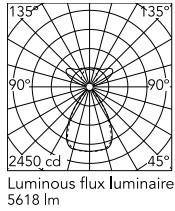

Physical

Colour	Anodized Silver
Cord colour	Transparent
Net weight (kg)	2.09
IP internal	20

Download

Mounting instructions [↓ PDF](#)

Photometric Files

LDT / IES [↓ ZIP](#)

Technical Drawings

2D [↓ ZIP](#)

3D [↓ ZIP](#)

Ecodesign and Energy Labelling

 Replaceable (LED only) light source by a professional

 Replaceable control gear by a professional

Schematic light drawing

h(m)	E(lx)	D(m)
1	2447	1.31
2	612	2.61
3	272	3.92
4	153	5.23
5	98	6.54

Photometric

Lighting type	Total
Light distribution	Symmetric
CCT (K)	4000
CRI>	98
Rf fidelity index	97
Rg gamut index	101
LED Life / Failure Ratio	L80B50>60.000h_Tc85°C
Beam angle C0-180 (°)	66
Beam angle C90-270 (°)	65
Extreme cut off	Yes
UGR _L	<10