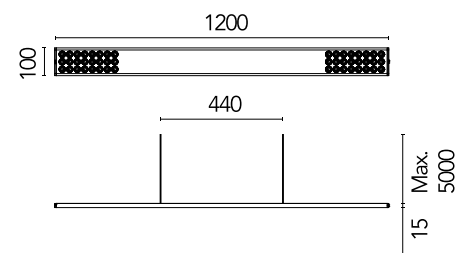

FLOS

05.5892.40.YU All White

Workmates Suspension Up&Down Full Spectrum Dali

Designed by FLOS Architectural, 2023

49W - 5822lm - 4000K - CRI> 98 - Beam° 66

Suspension luminaire. Up&Down emission. High-efficiency light source. Driver not included (accessory kit for remote or surface driver). For Non Dimming models, you can configure the Up&Down luminous flux in 70/30 and 40/60 ratios (select the accessory kit for the driver concerned). Adjustable suspension height. Mechanical union module available for modular lines for various units. UGR<19. EN12464 - cd/m² @ 65°<3000 compliant. Casambi, maximum distance between fixtures: 50m.

Are you a professional and your project needs consulting and support?

[BOOK AN APPOINTMENT](#)

Main specifications

Environments	Indoor dry location
Light source type	LED
Light sources included	yes
LED type	Top LED
Number of lamps	1
Power (W)	49
Source flux (lm)	6580
Lumen Output (lm)	5822

Physical

Colour	All White
Cord colour	White
Net weight (kg)	2.09
IP internal	20

Download

Mounting instructions [↓ PDF](#)

Photometric Files

LDT / IES [↓ ZIP](#)

Technical Drawings

2D [↓ ZIP](#)

3D [↓ ZIP](#)

Ecodesign and Energy Labelling

 Replaceable (LED only) light source by a professional

 Replaceable control gear by a professional

Schematic light drawing

Photometric

Lighting type	Total
Light distribution	Symmetric
CCT (K)	4000
CRI>	98
Rf fidelity index	97
Rg gamut index	101
LED Life / Failure Ratio	L80B50>60.000h_Tc85°C
Beam angle C0-180 (°)	66
Beam angle C90-270 (°)	65
Extreme cut off	Yes
UGR _L	<10