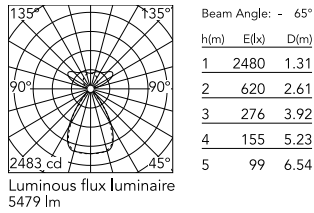

Physical

Colour	All White
Cord colour	White
Net weight (kg)	2.09
IP internal	20

Download

Mounting instructions [↓ PDF](#)

Photometric Files

LDT / IES [↓ ZIP](#)

Technical Drawings

2D [↓ ZIP](#)

3D [↓ ZIP](#)

Ecodesign and Energy Labelling

 Replaceable (LED only) light source by a professional

 Replaceable control gear by a professional

Schematic light drawing

Photometric

Lighting type	Total
Light distribution	Symmetric
CCT (K)	4000
CRI>	98
Rf fidelity index	97
Rg gamut index	101
LED Life / Failure Ratio	L80B50>60.000h_Tc85°C
Beam angle C0-180 (°)	66
Beam angle C90-270 (°)	65
Extreme cut off	Yes
UGR _L	<10