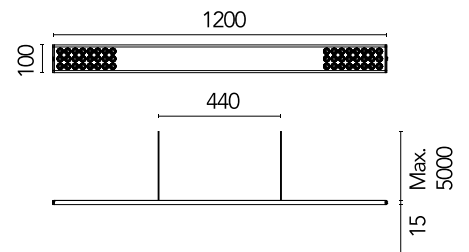

FLOS

05.5892.40.DA White

Workmates Suspension Up&Down Full Spectrum Dali

Designed by FLOS Architectural, 2023

49W - 5479lm - 4000K - CRI> 98 - Beam° 66

Suspension luminaire. Up&Down emission. High-efficiency light source. Driver not included (accessory kit for remote or surface driver). For Non Dimming models, you can configure the Up&Down luminous flux in 70/30 and 40/60 ratios (select the accessory kit for the driver concerned). Adjustable suspension height. Mechanical union module available for modular lines for various units. UGR<19. EN12464 - cd/m² @ 65°<3000 compliant. Casambi, maximum distance between fixtures: 50m.

Are you a professional and your project needs consulting and support?

[BOOK AN APPOINTMENT](#)

Main specifications

Environments	Indoor dry location
Light source type	LED
Light sources included	yes
LED type	Top LED
Number of lamps	1
Power (W)	49
Source flux (lm)	6580
Lumen Output (lm)	5479

Physical

Colour	White
Cord colour	White
Net weight (kg)	2.09
IP internal	20

Download

Mounting instructions [↓ PDF](#)

Photometric Files

LDT / IES [↓ ZIP](#)

Technical Drawings

2D [↓ ZIP](#)

3D [↓ ZIP](#)

Ecodesign and Energy Labelling

 Replaceable (LED only) light source by a professional

 Replaceable control gear by a professional

Schematic light drawing

Photometric

Lighting type	Total
Light distribution	Symmetric
CCT (K)	4000
CRI>	98
Rf fidelity index	97
Rg gamut index	101
LED Life / Failure Ratio	L80B50>60.000h_Tc85°C
Beam angle C0-180 (°)	66
Beam angle C90-270 (°)	65
Extreme cut off	Yes
UGR _L	<10