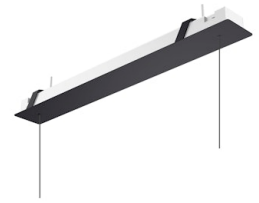

REQUIRED
Power supply

08.0925.14

Recessed Power Supply Kit for
Workmates Suspension
Up&Down Tunable White -
Casambi & Dimmable Dali