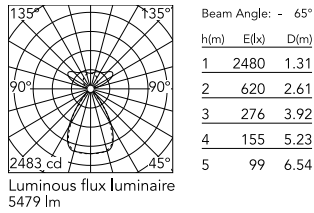

Physical

Colour	Black
Cord colour	Black
Net weight (kg)	2.09
IP internal	20

Download

Mounting instructions [↓ PDF](#)

Photometric Files

LDT / IES [↓ ZIP](#)

Technical Drawings

2D [↓ ZIP](#)

3D [↓ ZIP](#)

Ecodesign and Energy Labelling

 Replaceable (LED only) light source by a professional

 Replaceable control gear by a professional

Schematic light drawing

Photometric

Lighting type	Total
Light distribution	Symmetric
CCT (K)	4000
CRI>	98
Rf fidelity index	97
Rg gamut index	101
LED Life / Failure Ratio	L80B50>60.000h_Tc85°C
Beam angle C0-180 (°)	66
Beam angle C90-270 (°)	65
Extreme cut off	Yes
UGR _L	<10