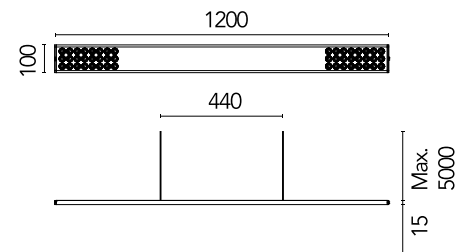

FLOS

05.5892.14.DA Black

Workmates Suspension Up&Down Full Spectrum Dali

Designed by FLOS Architectural, 2023

49W - 5479lm - 4000K - CRI> 98 - Beam° 66

Suspension luminaire. Up&Down emission. High-efficiency light source. Driver not included (accessory kit for remote or surface driver). For Non Dimming models, you can configure the Up&Down luminous flux in 70/30 and 40/60 ratios (select the accessory kit for the driver concerned). Adjustable suspension height. Mechanical union module available for modular lines for various units. UGR<19. EN12464 - cd/m² @ 65°<3000 compliant. Casambi, maximum distance between fixtures: 50m.

Are you a professional and your project needs consulting and support?

[BOOK AN APPOINTMENT](#)

Main specifications

Environments	Indoor dry location
Light source type	LED
Light sources included	yes
LED type	Top LED
Number of lamps	1
Power (W)	49
Source flux (lm)	6580
Lumen Output (lm)	5479

Physical

Colour	Black
Cord colour	Black
Net weight (kg)	2.09
IP internal	20

Download

Mounting instructions [↓ PDF](#)

Photometric Files

LDT / IES [↓ ZIP](#)

Technical Drawings

2D [↓ ZIP](#)

3D [↓ ZIP](#)

Ecodesign and Energy Labelling

 Replaceable (LED only) light source by a professional

 Replaceable control gear by a professional

Schematic light drawing

Photometric

Lighting type	Total
Light distribution	Symmetric
CCT (K)	4000
CRI>	98
Rf fidelity index	97
Rg gamut index	101
LED Life / Failure Ratio	L80B50>60.000h_Tc85°C
Beam angle C0-180 (°)	66
Beam angle C90-270 (°)	65
Extreme cut off	Yes
UGR _L	<10