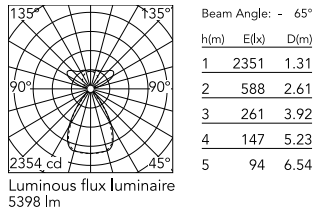

Physical

Colour	Anodized Silver
Cord colour	Transparent
Net weight (kg)	2.09
IP internal	20

Download

Mounting instructions [↓ PDF](#)

Photometric Files

LDT / IES [↓ ZIP](#)

Technical Drawings

2D [↓ ZIP](#)

3D [↓ ZIP](#)

Ecodesign and Energy Labelling

 Replaceable (LED only) light source by a professional

 Replaceable control gear by a professional

Schematic light drawing

Photometric

Lighting type	Total
Light distribution	Symmetric
CCT (K)	3500
CRI>	98
Rf fidelity index	97
Rg gamut index	102
LED Life / Failure Ratio	L80B50>60.000h_Tc85°C
Beam angle C0-180 (°)	66
Beam angle C90-270 (°)	65
Extreme cut off	Yes
UGR _L	<10