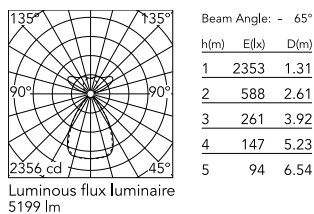

Physical

Colour	All White
Cord colour	White
Net weight (kg)	2.09
IP internal	20

Download

Mounting instructions [↓ PDF](#)

Photometric Files

LDT / IES [↓ ZIP](#)

Technical Drawings

2D [↓ ZIP](#)

3D [↓ ZIP](#)

Ecodesign and Energy Labelling

 Replaceable (LED only) light source by a professional

 Replaceable control gear by a professional

Schematic light drawing

Photometric

Lighting type	Total
Light distribution	Symmetric
CCT (K)	3500
CRI>	98
Rf fidelity index	97
Rg gamut index	102
LED Life / Failure Ratio	L80B50>60.000h_Tc85°C
Beam angle C0-180 (°)	66
Beam angle C90-270 (°)	65
Extreme cut off	Yes
UGR _L	<10