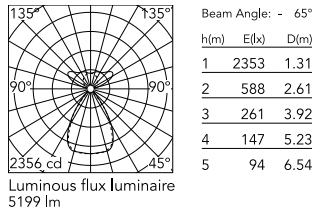

Physical

Colour	Black
Cord colour	Black
Net weight (kg)	2.09
IP internal	20

Download

Mounting instructions [↓ PDF](#)

Photometric Files

LDT / IES [↓ ZIP](#)

Technical Drawings

2D [↓ ZIP](#)

3D [↓ ZIP](#)

Ecodesign and Energy Labelling

 Replaceable (LED only) light source by a professional

 Replaceable control gear by a professional

Schematic light drawing

Photometric

Lighting type	Total
Light distribution	Symmetric
CCT (K)	3500
CRI>	98
Rf fidelity index	97
Rg gamut index	102
LED Life / Failure Ratio	L80B50>60.000h_Tc85°C
Beam angle C0-180 (°)	66
Beam angle C90-270 (°)	65
Extreme cut off	Yes
UGR _L	<10