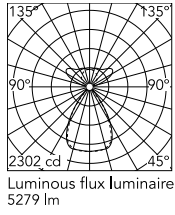

Physical

Colour	Anodized Silver
Cord colour	Transparent
Net weight (kg)	2.09
IP internal	20

Download

Mounting instructions [↓ PDF](#)

Photometric Files

LDT / IES [↓ ZIP](#)

Technical Drawings

2D [↓ ZIP](#)

3D [↓ ZIP](#)

Ecodesign and Energy Labelling

 Replaceable (LED only) light source by a professional

 Replaceable control gear by a professional

Schematic light drawing

h(m)	E(lx)	D(m)
1	2299	1.31
2	575	2.61
3	255	3.92
4	144	5.23
5	92	6.54

Photometric

Lighting type	Total
Light distribution	Symmetric
CCT (K)	3000
CRI>	98
Rf fidelity index	97
Rg gamut index	101
LED Life / Failure Ratio	L80B50>60.000h_Tc85°C
Beam angle C0-180 (°)	66
Beam angle C90-270 (°)	65
Extreme cut off	Yes
UGR _L	<10