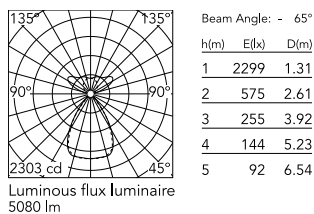

Physical

Colour	All White
Cord colour	White
Net weight (kg)	2.09
IP internal	20

Download

Mounting instructions [↓ PDF](#)

Photometric Files

LDT / IES [↓ ZIP](#)

Technical Drawings

2D [↓ ZIP](#)

3D [↓ ZIP](#)

Ecodesign and Energy Labelling

 Replaceable (LED only) light source by a professional

 Replaceable control gear by a professional

Schematic light drawing

Photometric

Lighting type	Total
Light distribution	Symmetric
CCT (K)	3000
CRI>	98
Rf fidelity index	97
Rg gamut index	101
LED Life / Failure Ratio	L80B50>60.000h_Tc85°C
Beam angle C0-180 (°)	66
Beam angle C90-270 (°)	65
Extreme cut off	Yes
UGR _L	<10