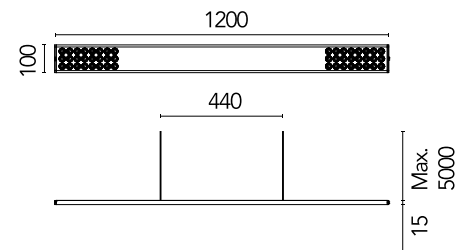

FLOS

05.5890.40.DA White

Workmates Suspension Up&Down Full Spectrum Dali

Designed by FLOS Architectural, 2023

49W - 5080lm - 3000K - CRI> 98 - Beam° 66

Suspension luminaire. Up&Down emission. High-efficiency light source. Driver not included (accessory kit for remote or surface driver). For Non Dimming models, you can configure the Up&Down luminous flux in 70/30 and 40/60 ratios (select the accessory kit for the driver concerned). Adjustable suspension height. Mechanical union module available for modular lines for various units. UGR<19. EN12464 - cd/m² @ 65°<3000 compliant. Casambi, maximum distance between fixtures: 50m.

Are you a professional and your project needs consulting and support?

[BOOK AN APPOINTMENT](#)

Main specifications

Environments	Indoor dry location
Light source type	LED
Light sources included	yes
LED type	Top LED
Number of lamps	1
Power (W)	49
Source flux (lm)	6181
Lumen Output (lm)	5080

Physical

Colour	White
Cord colour	White
Net weight (kg)	2.09
IP internal	20

Download

Mounting instructions [↓ PDF](#)

Photometric Files

LDT / IES [↓ ZIP](#)

Technical Drawings

2D [↓ ZIP](#)

Photometric

Lighting type	Total
Light distribution	Symmetric
CCT (K)	3000
CRI>	98
Rf fidelity index	97
Rg gamut index	101
LED Life / Failure Ratio	L80B50>60.000h_Tc85°C
Beam angle C0-180 (°)	66
Beam angle C90-270 (°)	65
Extreme cut off	Yes
UGR _L	<10