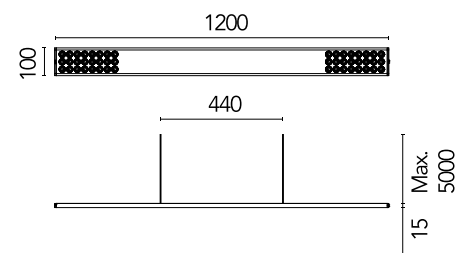

FLOS

05.5890.14.DA Black

Workmates Suspension Up&Down Full Spectrum Dali

Designed by FLOS Architectural, 2023

49W - 5080lm - 3000K - CRI> 98 - Beam° 66

Suspension luminaire. Up&Down emission. High-efficiency light source. Driver not included (accessory kit for remote or surface driver). For Non Dimming models, you can configure the Up&Down luminous flux in 70/30 and 40/60 ratios (select the accessory kit for the driver concerned). Adjustable suspension height. Mechanical union module available for modular lines for various units. UGR<19. EN12464 - cd/m² @ 65°<3000 compliant. Casambi, maximum distance between fixtures: 50m.

Are you a professional and your project needs consulting and support?

[BOOK AN APPOINTMENT](#)

Main specifications

Environments	Indoor dry location
Light source type	LED
Light sources included	yes
LED type	Top LED
Number of lamps	1
Power (W)	49
Source flux (lm)	6181
Lumen Output (lm)	5080

Physical

Colour	Black
Cord colour	Black
Net weight (kg)	2.09
IP internal	20

Download

Mounting instructions [↓ PDF](#)

Photometric Files

LDT / IES [↓ ZIP](#)

Technical Drawings

2D [↓ ZIP](#)

3D [↓ ZIP](#)

Ecodesign and Energy Labelling

 Replaceable (LED only) light source by a professional

 Replaceable control gear by a professional

Schematic light drawing

Photometric

Lighting type	Total
Light distribution	Symmetric
CCT (K)	3000
CRI>	98
Rf fidelity index	97
Rg gamut index	101
LED Life / Failure Ratio	L80B50>60.000h_Tc85°C
Beam angle C0-180 (°)	66
Beam angle C90-270 (°)	65
Extreme cut off	Yes
UGR _L	<10