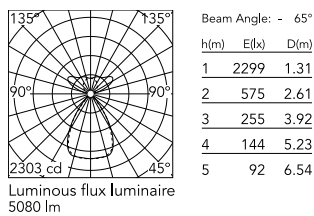

3D [↓ ZIP](#)

Ecodesign and Energy Labelling

 Replaceable (LED only) light source by a professional

 Replaceable control gear by a professional

Schematic light drawing

Photometric

Lighting type	Total
Light distribution	Symmetric
CCT (K)	3000
CRI>	98
Rf fidelity index	97
Rg gamut index	101
LED Life / Failure Ratio	L80B50>60.000h_Tc85°C
Beam angle C0-180 (°)	66
Beam angle C90-270 (°)	65
Extreme cut off	Yes
UGR _L	<10