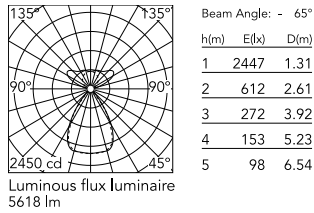

Physical

Colour	Anodized Silver
Cord colour	Transparent
Net weight (kg)	2.09
IP internal	20

Download

Mounting instructions [↓ PDF](#)

Photometric Files

LDT / IES [↓ ZIP](#)

Technical Drawings

2D [↓ ZIP](#)

3D [↓ ZIP](#)

Ecodesign and Energy Labelling

 Replaceable (LED only) light source by a professional

 Replaceable control gear by a professional

Schematic light drawing

Photometric

Lighting type	Total
Light distribution	Symmetric
CCT (K)	4000
CRI>	98
Rf fidelity index	97
Rg gamut index	101
LED Life / Failure Ratio	L80B50>60.000h_Tc85°C
Beam angle C0-180 (°)	66
Beam angle C90-270 (°)	65
Extreme cut off	Yes
UGR _L	<10