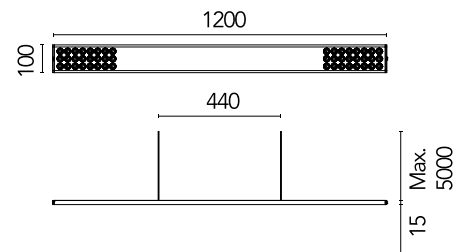

FLOS

05.5892.AP.CB Anodized Silver

Workmates Suspension Up&Down Full Spectrum Casambi

Designed by FLOS Architectural, 2023

47.5W - 5618lm - 4000K - CRI> 98 - Beam° 66

Suspension luminaire. Up&Down emission. High-efficiency light source. Driver not included (accessory kit for remote or surface driver). For Non Dimming models, you can configure the Up&Down luminous flux in 70/30 and 40/60 ratios (select the accessory kit for the driver concerned). Adjustable suspension height. Mechanical union module available for modular lines for various units. UGR<19. EN12464 - cd/m² @ 65°<3000 compliant. Casambi, maximum distance between fixtures: 50m.

Are you a professional and your project needs consulting and support?

[BOOK AN APPOINTMENT](#)

Main specifications

Environments	Indoor dry location
Light source type	LED
Light sources included	yes
LED type	Top LED
Number of lamps	1
Power (W)	47.5
Source flux (lm)	6580
Lumen Output (lm)	5618

Physical

Colour	Anodized Silver
Cord colour	Transparent
Net weight (kg)	2.09
IP internal	20

Download

Mounting instructions [↓ PDF](#)

Photometric Files

LDT / IES [↓ ZIP](#)

Technical Drawings

2D [↓ ZIP](#)

3D [↓ ZIP](#)

Ecodesign and Energy Labelling

 Replaceable (LED only) light source by a professional

 Replaceable control gear by a professional

Schematic light drawing

Photometric

Lighting type	Total
Light distribution	Symmetric
CCT (K)	4000
CRI>	98
Rf fidelity index	97
Rg gamut index	101
LED Life / Failure Ratio	L80B50>60.000h_Tc85°C
Beam angle C0-180 (°)	66
Beam angle C90-270 (°)	65
Extreme cut off	Yes
UGR _L	<10