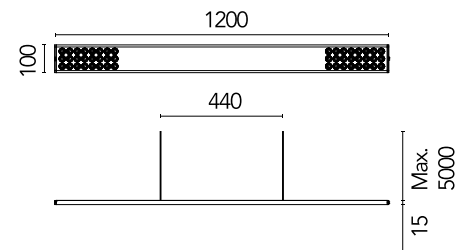

FLOS

05.5892.40.CB White

Workmates Suspension Up&Down Full Spectrum Casambi

Designed by FLOS Architectural, 2023

47.5W - 5479lm - 4000K - CRI> 98 - Beam° 66

Suspension luminaire. Up&Down emission. High-efficiency light source. Driver not included (accessory kit for remote or surface driver). For Non Dimming models, you can configure the Up&Down luminous flux in 70/30 and 40/60 ratios (select the accessory kit for the driver concerned). Adjustable suspension height. Mechanical union module available for modular lines for various units. UGR<19. EN12464 - cd/m² @ 65°<3000 compliant. Casambi, maximum distance between fixtures: 50m.

Are you a professional and your project needs consulting and support?

[BOOK AN APPOINTMENT](#)

Main specifications

Environments	Indoor dry location
Light source type	LED
Light sources included	yes
LED type	Top LED
Number of lamps	1
Power (W)	47.5
Source flux (lm)	6580
Lumen Output (lm)	5479

Physical

Colour	White
Cord colour	White
Net weight (kg)	2.09
IP internal	20

Download

Mounting instructions [↓ PDF](#)

Photometric Files

LDT / IES [↓ ZIP](#)

Technical Drawings

2D [↓ ZIP](#)

3D [↓ ZIP](#)

Ecodesign and Energy Labelling

 Replaceable (LED only) light source by a professional

 Replaceable control gear by a professional

Schematic light drawing

Photometric

Lighting type	Total
Light distribution	Symmetric
CCT (K)	4000
CRI>	98
Rf fidelity index	97
Rg gamut index	101
LED Life / Failure Ratio	L80B50>60.000h_Tc85°C
Beam angle C0-180 (°)	66
Beam angle C90-270 (°)	65
Extreme cut off	Yes
UGR _L	<10