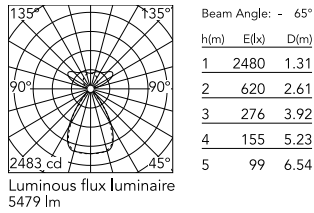

Physical

Colour	White
Cord colour	White
Net weight (kg)	2.09
IP internal	20

Download

Mounting instructions [↓ PDF](#)

Photometric Files

LDT / IES [↓ ZIP](#)

Technical Drawings

2D [↓ ZIP](#)

3D [↓ ZIP](#)

Ecodesign and Energy Labelling

 Replaceable (LED only) light source by a professional

 Replaceable control gear by a professional

Schematic light drawing

Photometric

Lighting type	Total
Light distribution	Symmetric
CCT (K)	4000
CRI>	98
Rf fidelity index	97
Rg gamut index	101
LED Life / Failure Ratio	L80B50>60.000h_Tc85°C
Beam angle C0-180 (°)	66
Beam angle C90-270 (°)	65
Extreme cut off	Yes
UGR _L	<10