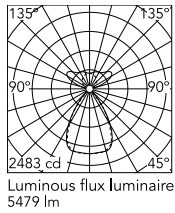

Physical

Colour	All White
Cord colour	White
Net weight (kg)	2.09
IP internal	20

Download

Mounting instructions [↓ PDF](#)

Photometric Files

LDT / IES [↓ ZIP](#)

Technical Drawings

2D [↓ ZIP](#)

3D [↓ ZIP](#)

Ecodesign and Energy Labelling

 Replaceable (LED only) light source by a professional

 Replaceable control gear by a professional

Schematic light drawing

Beam Angle: - 65°

h(m)	E(lx)	D(m)
1	2480	1.31
2	620	2.61
3	276	3.92
4	155	5.23
5	99	6.54

Photometric

Lighting type	Total
Light distribution	Symmetric
CCT (K)	4000
CRI>	98
Rf fidelity index	97
Rg gamut index	101
LED Life / Failure Ratio	L80B50>60.000h_Tc85°C
Beam angle C0-180 (°)	66
Beam angle C90-270 (°)	65
Extreme cut off	Yes
UGR _L	<10