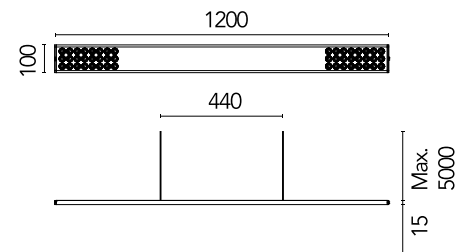

FLOS

05.5892.14.CB Black

Workmates Suspension Up&Down Full Spectrum Casambi

Designed by FLOS Architectural, 2023

47.5W - 5479lm - 4000K - CRI> 98 - Beam° 66

Suspension luminaire. Up&Down emission. High-efficiency light source. Driver not included (accessory kit for remote or surface driver). For Non Dimming models, you can configure the Up&Down luminous flux in 70/30 and 40/60 ratios (select the accessory kit for the driver concerned). Adjustable suspension height. Mechanical union module available for modular lines for various units. UGR<19. EN12464 - cd/m² @ 65°<3000 compliant. Casambi, maximum distance between fixtures: 50m.

Are you a professional and your project needs consulting and support?

[BOOK AN APPOINTMENT](#)

Main specifications

Environments	Indoor dry location
Light source type	LED
Light sources included	yes
LED type	Top LED
Number of lamps	1
Power (W)	47.5
Source flux (lm)	6580
Lumen Output (lm)	5479

Physical

Colour	Black
Cord colour	Black
Net weight (kg)	2.09
IP internal	20

Download

Mounting instructions [↓ PDF](#)

Photometric Files

LDT / IES [↓ ZIP](#)

Technical Drawings

2D [↓ ZIP](#)

3D [↓ ZIP](#)

Ecodesign and Energy Labelling

 Replaceable (LED only) light source by a professional

 Replaceable control gear by a professional

Schematic light drawing

Photometric

Lighting type	Total
Light distribution	Symmetric
CCT (K)	4000
CRI>	98
Rf fidelity index	97
Rg gamut index	101
LED Life / Failure Ratio	L80B50>60.000h_Tc85°C
Beam angle C0-180 (°)	66
Beam angle C90-270 (°)	65
Extreme cut off	Yes
UGR _L	<10