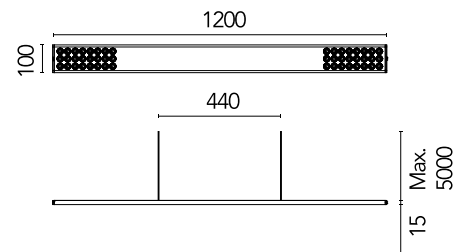

## Workmates Suspension Up&Down Full Spectrum Casambi

Designed by FLOS Architectural, 2023

47.5W - 5398lm - 3500K - CRI> 98 - Beam° 66

Suspension luminaire. Up&Down emission. High-efficiency light source. Driver not included (accessory kit for remote or surface driver). For Non Dimming models, you can configure the Up&Down luminous flux in 70/30 and 40/60 ratios (select the accessory kit for the driver concerned). Adjustable suspension height. Mechanical union module available for modular lines for various units. UGR<19. EN12464 - cd/m<sup>2</sup> @ 65°<3000 compliant. Casambi, maximum distance between fixtures: 50m.

### Main specifications

Environments	Indoor dry location
Light source type	LED
Light sources included	yes
LED type	Top LED
Number of lamps	1
Power (W)	47.5
Source flux (lm)	6300
Lumen Output (lm)	5398

### Physical

Colour	Anodized Silver
Cord colour	Transparent
Net weight (kg)	2.09
IP internal	20