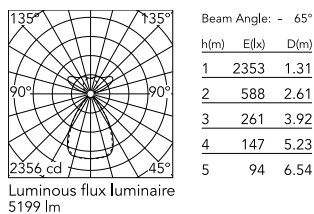

Physical

Colour	White
Cord colour	White
Net weight (kg)	2.09
IP internal	20

Download

Mounting instructions [↓ PDF](#)

Photometric Files

LDT / IES [↓ ZIP](#)

Technical Drawings

2D [↓ ZIP](#)

3D [↓ ZIP](#)

Ecodesign and Energy Labelling

 Replaceable (LED only) light source by a professional

 Replaceable control gear by a professional

Schematic light drawing

Photometric

Lighting type	Total
Light distribution	Symmetric
CCT (K)	3500
CRI>	98
Rf fidelity index	97
Rg gamut index	102
LED Life / Failure Ratio	L80B50>60.000h_Tc85°C
Beam angle C0-180 (°)	66
Beam angle C90-270 (°)	65
Extreme cut off	Yes
UGR _L	<10