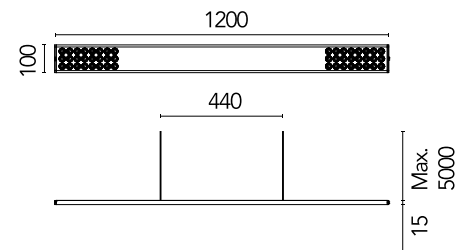

FLOS

05.5891.40.CB White

Workmates Suspension Up&Down Full Spectrum Casambi

Designed by FLOS Architectural, 2023

47.5W - 5199lm - 3500K - CRI> 98 - Beam° 66

Suspension luminaire. Up&Down emission. High-efficiency light source. Driver not included (accessory kit for remote or surface driver). For Non Dimming models, you can configure the Up&Down luminous flux in 70/30 and 40/60 ratios (select the accessory kit for the driver concerned). Adjustable suspension height. Mechanical union module available for modular lines for various units. UGR<19. EN12464 - cd/m² @ 65°<3000 compliant. Casambi, maximum distance between fixtures: 50m.

Are you a professional and your project needs consulting and support?

[BOOK AN APPOINTMENT](#)

Main specifications

Environments	Indoor dry location
Light source type	LED
Light sources included	yes
LED type	Top LED
Number of lamps	1
Power (W)	47.5
Source flux (lm)	6300
Lumen Output (lm)	5199

Physical

Colour	White
Cord colour	White
Net weight (kg)	2.09
IP internal	20

Download

Mounting instructions [↓ PDF](#)

Photometric Files

LDT / IES [↓ ZIP](#)

Technical Drawings

2D [↓ ZIP](#)

3D [↓ ZIP](#)

Ecodesign and Energy Labelling

 Replaceable (LED only) light source by a professional

 Replaceable control gear by a professional

Schematic light drawing

Photometric

Lighting type	Total
Light distribution	Symmetric
CCT (K)	3500
CRI>	98
Rf fidelity index	97
Rg gamut index	102
LED Life / Failure Ratio	L80B50>60.000h_Tc85°C
Beam angle C0-180 (°)	66
Beam angle C90-270 (°)	65
Extreme cut off	Yes
UGR _L	<10