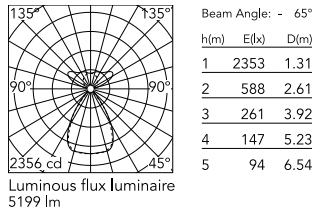

Physical

Colour	All White
Cord colour	White
Net weight (kg)	2.09
IP internal	20

Download

Mounting instructions [↓ PDF](#)

Photometric Files

LDT / IES [↓ ZIP](#)

Technical Drawings

2D [↓ ZIP](#)

3D [↓ ZIP](#)

Ecodesign and Energy Labelling

 Replaceable (LED only) light source by a professional

 Replaceable control gear by a professional

Schematic light drawing

Photometric

Lighting type	Total
Light distribution	Symmetric
CCT (K)	3500
CRI>	98
Rf fidelity index	97
Rg gamut index	102
LED Life / Failure Ratio	L80B50>60.000h_Tc85°C
Beam angle C0-180 (°)	66
Beam angle C90-270 (°)	65
Extreme cut off	Yes
UGR _L	<10