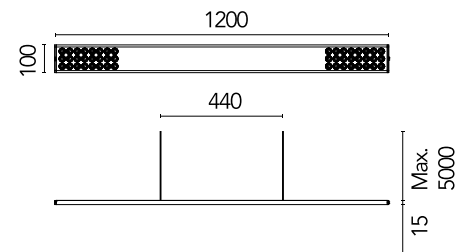

FLOS

05.5891.14.CB Black

Workmates Suspension Up&Down Full Spectrum Casambi

Designed by FLOS Architectural, 2023

47.5W - 5199lm - 3500K - CRI> 98 - Beam° 66

Suspension luminaire. Up&Down emission. High-efficiency light source. Driver not included (accessory kit for remote or surface driver). For Non Dimming models, you can configure the Up&Down luminous flux in 70/30 and 40/60 ratios (select the accessory kit for the driver concerned). Adjustable suspension height. Mechanical union module available for modular lines for various units. UGR<19. EN12464 - cd/m² @ 65°<3000 compliant. Casambi, maximum distance between fixtures: 50m.

Are you a professional and your project needs consulting and support?

[BOOK AN APPOINTMENT](#)

Main specifications

Environments	Indoor dry location
Light source type	LED
Light sources included	yes
LED type	Top LED
Number of lamps	1
Power (W)	47.5
Source flux (lm)	6300
Lumen Output (lm)	5199

Physical

Colour	Black
Cord colour	Black
Net weight (kg)	2.09
IP internal	20

Download

Mounting instructions [↓ PDF](#)

Photometric Files

LDT / IES [↓ ZIP](#)

Technical Drawings

2D [↓ ZIP](#)

3D [↓ ZIP](#)

Ecodesign and Energy Labelling

 Replaceable (LED only) light source by a professional

 Replaceable control gear by a professional

Schematic light drawing

Photometric

Lighting type	Total
Light distribution	Symmetric
CCT (K)	3500
CRI>	98
Rf fidelity index	97
Rg gamut index	102
LED Life / Failure Ratio	L80B50>60.000h_Tc85°C
Beam angle C0-180 (°)	66
Beam angle C90-270 (°)	65
Extreme cut off	Yes
UGR _L	<10