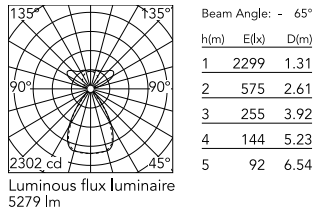

Physical

Colour	Anodized Silver
Cord colour	Transparent
Net weight (kg)	2.09
IP internal	20

Download

Mounting instructions [↓ PDF](#)

Photometric Files

LDT / IES [↓ ZIP](#)

Technical Drawings

2D [↓ ZIP](#)

3D [↓ ZIP](#)

Ecodesign and Energy Labelling

 Replaceable (LED only) light source by a professional

 Replaceable control gear by a professional

Schematic light drawing

Photometric

Lighting type	Total
Light distribution	Symmetric
CCT (K)	3000
CRI>	98
Rf fidelity index	97
Rg gamut index	101
LED Life / Failure Ratio	L80B50>60.000h_Tc85°C
Beam angle C0-180 (°)	66
Beam angle C90-270 (°)	65
Extreme cut off	Yes
UGR _L	<10