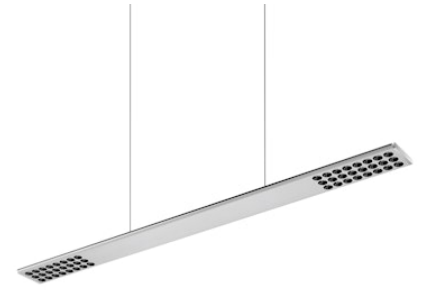

FLOS

05.5890.AP.CB Anodized Silver

Workmates Suspension Up&Down Full Spectrum Casambi

Designed by FLOS Architectural, 2023

47.5W - 5279lm - 3000K - CRI> 98 - Beam° 66

Suspension luminaire. Up&Down emission. High-efficiency light source. Driver not included (accessory kit for remote or surface driver). For Non Dimming models, you can configure the Up&Down luminous flux in 70/30 and 40/60 ratios (select the accessory kit for the driver concerned). Adjustable suspension height. Mechanical union module available for modular lines for various units. UGR<19. EN12464 - cd/m² @ 65°<3000 compliant. Casambi, maximum distance between fixtures: 50m.

Are you a professional and your project needs consulting and support?

[BOOK AN APPOINTMENT](#)

Main specifications

Environments	Indoor dry location
Light source type	LED
Light sources included	yes
LED type	Top LED
Number of lamps	1
Power (W)	47.5
Source flux (lm)	6181
Lumen Output (lm)	5279

Physical

Colour	Anodized Silver
Cord colour	Transparent
Net weight (kg)	2.09
IP internal	20

Download

Mounting instructions [↓ PDF](#)

Photometric Files

LDT / IES [↓ ZIP](#)

Technical Drawings

2D [↓ ZIP](#)

3D [↓ ZIP](#)

Ecodesign and Energy Labelling

 Replaceable (LED only) light source by a professional

 Replaceable control gear by a professional

Schematic light drawing

Photometric

Lighting type	Total
Light distribution	Symmetric
CCT (K)	3000
CRI>	98
Rf fidelity index	97
Rg gamut index	101
LED Life / Failure Ratio	L80B50>60.000h_Tc85°C
Beam angle C0-180 (°)	66
Beam angle C90-270 (°)	65
Extreme cut off	Yes
UGR _L	<10