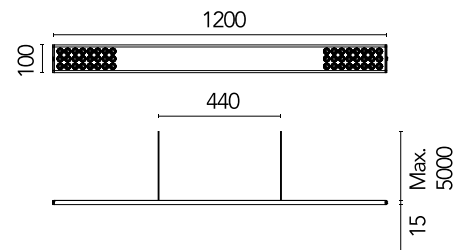

FLOS

05.5890.AP.CB Anodized Silver

Workmates Suspension Up&Down Full Spectrum Casambi

Designed by FLOS Architectural, 2023

47.5W - 5279lm - 3000K - CRI> 98 - Beam° 66

Suspension luminaire. Up&Down emission. High-efficiency light source. Driver not included (accessory kit for remote or surface driver). For Non Dimming models, you can configure the Up&Down luminous flux in 70/30 and 40/60 ratios (select the accessory kit for the driver concerned). Adjustable suspension height. Mechanical union module available for modular lines for various units. UGR<19. EN12464 - cd/m² @ 65°<3000 compliant. Casambi, maximum distance between fixtures: 50m.

Are you a professional and your project needs consulting and support?

[BOOK AN APPOINTMENT](#)

Main specifications

Environments	Indoor dry location
Light source type	LED
Light sources included	yes
LED type	Top LED
Number of lamps	1
Power (W)	47.5
Source flux (lm)	6181
Lumen Output (lm)	5279

Physical

Colour	Anodized Silver
Cord colour	Transparent
Net weight (kg)	2.09
IP internal	20

Download

Mounting instructions [↓ PDF](#)

Photometric Files

LDT / IES [↓ ZIP](#)

Technical Drawings

2D [↓ ZIP](#)

3D [↓ ZIP](#)

Ecodesign and Energy Labelling

 Replaceable (LED only) light source by a professional

 Replaceable control gear by a professional

Schematic light drawing

Photometric

Lighting type	Total
Light distribution	Symmetric
CCT (K)	3000
CRI>	98
Rf fidelity index	97
Rg gamut index	101
LED Life / Failure Ratio	L80B50>60.000h_Tc85°C
Beam angle C0-180 (°)	66
Beam angle C90-270 (°)	65
Extreme cut off	Yes
UGR _L	<10