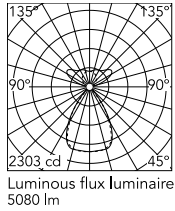

Physical

Colour	White
Cord colour	White
Net weight (kg)	2.09
IP internal	20

Download

Mounting instructions [↓ PDF](#)

Photometric Files

LDT / IES [↓ ZIP](#)

Technical Drawings

2D [↓ ZIP](#)

3D [↓ ZIP](#)

Ecodesign and Energy Labelling

 Replaceable (LED only) light source by a professional

 Replaceable control gear by a professional

Schematic light drawing

h(m)	E(lx)	D(m)
1	2299	1.31
2	575	2.61
3	255	3.92
4	144	5.23
5	92	6.54

Photometric

Lighting type	Total
Light distribution	Symmetric
CCT (K)	3000
CRI>	98
Rf fidelity index	97
Rg gamut index	101
LED Life / Failure Ratio	L80B50>60.000h_Tc85°C
Beam angle C0-180 (°)	66
Beam angle C90-270 (°)	65
Extreme cut off	Yes
UGR _L	<10