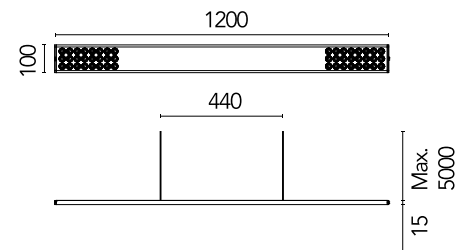

FLOS

05.5890.40.CB White

Workmates Suspension Up&Down Full Spectrum Casambi

Designed by FLOS Architectural, 2023

47.5W - 5080lm - 3000K - CRI> 98 - Beam° 66

Suspension luminaire. Up&Down emission. High-efficiency light source. Driver not included (accessory kit for remote or surface driver). For Non Dimming models, you can configure the Up&Down luminous flux in 70/30 and 40/60 ratios (select the accessory kit for the driver concerned). Adjustable suspension height. Mechanical union module available for modular lines for various units. UGR<19. EN12464 - cd/m² @ 65°<3000 compliant. Casambi, maximum distance between fixtures: 50m.

Are you a professional and your project needs consulting and support?

[BOOK AN APPOINTMENT](#)

Main specifications

Environments	Indoor dry location
Light source type	LED
Light sources included	yes
LED type	Top LED
Number of lamps	1
Power (W)	47.5
Source flux (lm)	6181
Lumen Output (lm)	5080

Physical

Colour	White
Cord colour	White
Net weight (kg)	2.09
IP internal	20

Download

Mounting instructions [↓ PDF](#)

Photometric Files

LDT / IES [↓ ZIP](#)

Technical Drawings

2D [↓ ZIP](#)

Photometric

Lighting type	Total
Light distribution	Symmetric
CCT (K)	3000
CRI>	98
Rf fidelity index	97
Rg gamut index	101
LED Life / Failure Ratio	L80B50>60.000h_Tc85°C
Beam angle C0-180 (°)	66
Beam angle C90-270 (°)	65
Extreme cut off	Yes
UGR _L	<10