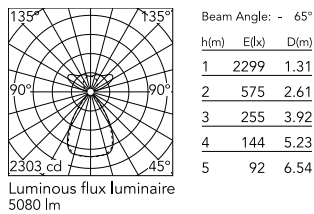

Physical

Colour	Black
Cord colour	Black
Net weight (kg)	2.09
IP internal	20

Download

Mounting instructions [↓ PDF](#)

Photometric Files

LDT / IES [↓ ZIP](#)

Technical Drawings

2D [↓ ZIP](#)

3D [↓ ZIP](#)

Ecodesign and Energy Labelling

 Replaceable (LED only) light source by a professional

 Replaceable control gear by a professional

Schematic light drawing

Photometric

Lighting type	Total
Light distribution	Symmetric
CCT (K)	3000
CRI>	98
Rf fidelity index	97
Rg gamut index	101
LED Life / Failure Ratio	L80B50>60.000h_Tc85°C
Beam angle C0-180 (°)	66
Beam angle C90-270 (°)	65
Extreme cut off	Yes
UGR _L	<10