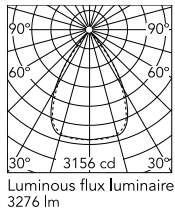

Physical

Colour	Black
Cord colour	Black
Net weight (kg)	1.86
IP internal	20

Download

[Mounting instructions](#)  PDF

Photometric Files

[LDT / IES](#)  ZIP

Technical Drawings

[2D](#)  ZIP

[3D](#)  ZIP

Schematic light drawing

h(m)	E(lx)	D(m)
1	3152	1.31
2	788	2.61
3	350	3.92
4	197	5.23
5	126	6.54

Photometric

Lighting type	Total
Light distribution	Symmetric
CCT (K)	3000
CRI>	90
Rf fidelity index	89
Rg gamut index	103
LED Life / Failure Ratio	L80B50>60.000h_Tc85°C
Beam angle C0-180 (°)	66
Beam angle C90-270 (°)	65
Extreme cut off	Yes
UGR _L	<16