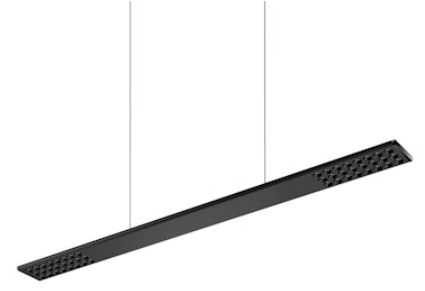

FLOS

05.5820.14.CB Black

Workmates Suspension Down High Efficiency Casambi

Designed by FLOS Architectural, 2023

26W - 3276lm - 3000K - CRI> 90 - Beam° 66

Suspension luminaire. Down emission. High-efficiency light source. Driver not included (accessory kit for remote or surface driver). Adjustable suspension height. Mechanical union module available for modular lines for various units. UGR<19. EN12464 - cd/m² @ 65°<3000 compliant. Casambi, maximum distance between fixtures: 50m.

Are you a professional and your project needs consulting and support?

[BOOK AN APPOINTMENT](#)

Main specifications

Environments	Indoor dry location
Light source type	LED
Light sources included	yes
LED type	Top LED
Number of lamps	1
Power (W)	26
Source flux (lm)	4138
Lumen Output (lm)	3276