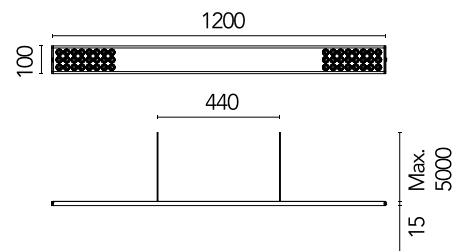

FLOS

05.6327.AP.CB Anodized Silver

Workmates Suspension Down High Efficiency

Designed by FLOS Architectural, 2023

LED - Top LED - 26W - 3162lm - 4000K - CRI> 90 - Beam° 71

Suspension luminaire. Down emission. High-efficiency light source. Driver not included (accessory kit for remote or surface driver). Adjustable suspension height. Mechanical union module available for modular lines for various units. UGR<19. EN12464 - cd/m² @ 65°<3000 compliant. Casambi, maximum distance between fixtures: 50m.

Are you a professional and your project needs consulting and support?

[BOOK AN APPOINTMENT](#)

Main specifications

Mounting	Suspension
Environments	Indoor dry location
Light source type	LED
Light sources included	Yes
LED type	Top LED
Lamp category	LED
Number of lamps	1
Power (W)	26
System power (W)	28
Source flux (lm)	4384
Lumen Output (lm)	3162

Physical

Colour	Anodized Silver
Cord colour	Transparent
Cord length (mm)	5000
Net weight (kg)	1.86
IP internal	20

Download

[Mounting instructions](#)  PDF

Photometric Files

[LDT / IES](#)  ZIP

Technical Drawings

[2D](#)  ZIP

[3D](#)  ZIP

Schematic light drawing

Beam Angle: 71°

h(m)	E(lx)	D(m)
1	2133	1.42
2	533	2.84
3	237	4.25
4	133	5.67
5	85	7.09

Luminous flux Luminaire
3162 lm

Photometric

Lighting type	Total
Light distribution	Asymmetric
CCT (K)	4000
CRI>	90
McAdam steps (SDCM)	3
Rf fidelity index	89
Rg gamut index	98
LED Life / Failure Ratio	L80B50>60.000h_Tc85°C
Beam angle C0-180 (°)	71
Beam angle C90-270 (°)	81
Extreme cut off	Yes
UGR _L	<16