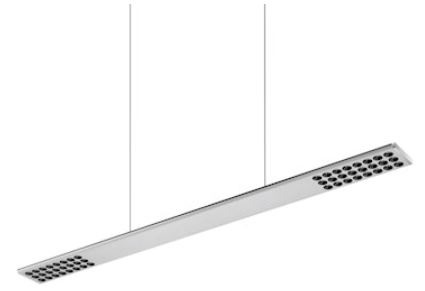

FLOS

05.6327.AP.CB Anodized Silver

Workmates Suspension Down High Efficiency

Designed by FLOS Architectural, 2023

LED - Top LED - 26W - 3162lm - 4000K - CRI> 90 - Beam° 71

Suspension luminaire. Down emission. High-efficiency light source. Driver not included (accessory kit for remote or surface driver). Adjustable suspension height. Mechanical union module available for modular lines for various units. UGR<19. EN12464 - cd/m² @ 65°<3000 compliant. Casambi, maximum distance between fixtures: 50m.

Are you a professional and your project needs consulting and support?

[BOOK AN APPOINTMENT](#)

Main specifications

Mounting	Suspension
Environments	Indoor dry location
Light source type	LED
Light sources included	Yes
LED type	Top LED
Lamp category	LED
Number of lamps	1
Power (W)	26
System power (W)	28
Source flux (lm)	4384
Lumen Output (lm)	3162

Physical

Colour	Anodized Silver
Cord colour	Transparent
Cord length (mm)	5000
Net weight (kg)	1.86
IP internal	20

Download

[Mounting instructions](#)  PDF

Photometric Files

[LDT / IES](#)  ZIP

Technical Drawings