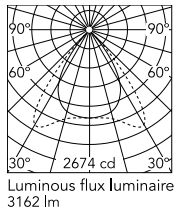

Physical

Colour	Anodized Silver
Cord colour	Transparent
Cord length (mm)	5000
Net weight (kg)	1.86
IP internal	20

Download

[Mounting instructions](#)  PDF

Photometric Files

[LDT / IES](#)  ZIP

Technical Drawings

[2D](#)  ZIP

[3D](#)  ZIP

Schematic light drawing

Beam Angle: 71°

h(m)	E(lx)	D(m)
1	2133	1.42
2	533	2.84
3	237	4.25
4	133	5.67
5	85	7.09

Luminous flux Luminaire
3162 lm

Photometric

Lighting type	Total
Light distribution	Asymmetric
CCT (K)	4000
CRI>	90
McAdam steps (SDCM)	3
Rf fidelity index	89
Rg gamut index	98
LED Life / Failure Ratio	L80B50>60.000h_Tc85°C
Beam angle C0-180 (°)	71
Beam angle C90-270 (°)	81
Extreme cut off	Yes
UGR _L	<16