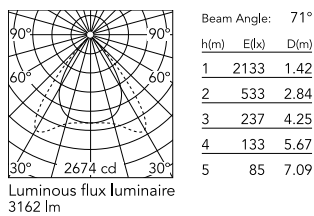

Physical

Colour	White
Cord colour	White
Cord length (mm)	5000
Net weight (kg)	1.86
IP internal	20

Download

Mounting instructions [↓ PDF](#)

Photometric Files

LDT / IES [↓ ZIP](#)

Technical Drawings

2D [↓ ZIP](#)

3D [↓ ZIP](#)

Schematic light drawing

Photometric

Lighting type	Total
Light distribution	Asymmetric
CCT (K)	4000
CRI>	90
McAdam steps (SDCM)	3
Rf fidelity index	89
Rg gamut index	98
LED Life / Failure Ratio	L80B50>60.000h_Tc85°C
Beam angle C0-180 (°)	71
Beam angle C90-270 (°)	81
Extreme cut off	Yes
UGR _L	<16