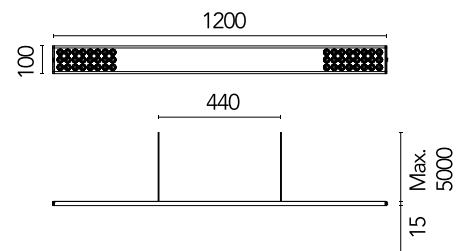

FLOS

05.6327.40.CB White

Workmates Suspension Down High Efficiency

Designed by FLOS Architectural, 2023

LED - Top LED - 26W - 3162lm - 4000K - CRI> 90 - Beam° 71

Suspension luminaire. Down emission. High-efficiency light source. Driver not included (accessory kit for remote or surface driver). Adjustable suspension height. Mechanical union module available for modular lines for various units. UGR<19. EN12464 - cd/m² @ 65°<3000 compliant. Casambi, maximum distance between fixtures: 50m.

Are you a professional and your project needs consulting and support?

[BOOK AN APPOINTMENT](#)

Main specifications

Mounting	Suspension
Environments	Indoor dry location
Light source type	LED
Light sources included	Yes
LED type	Top LED
Lamp category	LED
Number of lamps	1
Power (W)	26
System power (W)	28
Source flux (lm)	4384
Lumen Output (lm)	3162

Physical

Colour	White
Cord colour	White
Cord length (mm)	5000
Net weight (kg)	1.86
IP internal	20

Download

Mounting instructions [↓ PDF](#)

Photometric Files

LDT / IES [↓ ZIP](#)

Technical Drawings

2D [↓ ZIP](#)

3D [↓ ZIP](#)

Schematic light drawing

Photometric

Lighting type	Total
Light distribution	Asymmetric
CCT (K)	4000
CRI>	90
McAdam steps (SDCM)	3
Rf fidelity index	89
Rg gamut index	98
LED Life / Failure Ratio	L80B50>60.000h_Tc85°C
Beam angle C0-180 (°)	71
Beam angle C90-270 (°)	81
Extreme cut off	Yes
UGR _L	<16