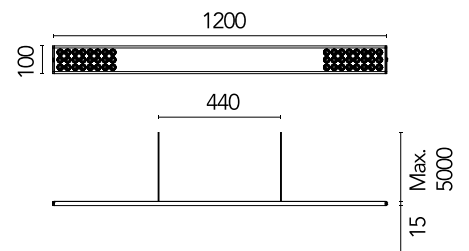

FLOS

05.6326.AP.CB Anodized Silver

Workmates Suspension Down High Efficiency

Designed by FLOS Architectural, 2023

LED - Top LED - 26W - 2999lm - 3500K - CRI> 90 - Beam° 71

Suspension luminaire. Down emission. High-efficiency light source. Driver not included (accessory kit for remote or surface driver). Adjustable suspension height. Mechanical union module available for modular lines for various units. UGR<19. EN12464 - cd/m² @ 65°<3000 compliant. Casambi, maximum distance between fixtures: 50m.

Are you a professional and your project needs consulting and support?

[BOOK AN APPOINTMENT](#)

Main specifications

Mounting	Suspension
Environments	Indoor dry location
Light source type	LED
Light sources included	Yes
LED type	Top LED
Lamp category	LED
Number of lamps	1
Power (W)	26
System power (W)	28
Source flux (lm)	4158
Lumen Output (lm)	2999

Physical

Colour	Anodized Silver
Cord colour	Transparent
Cord length (mm)	5000
Net weight (kg)	1.86
IP internal	20

Download

Mounting instructions [↓ PDF](#)

Photometric Files

LDT / IES [↓ ZIP](#)

Technical Drawings

2D [↓ ZIP](#)

3D [↓ ZIP](#)

Schematic light drawing

Photometric

Lighting type	Total
Light distribution	Asymmetric
CCT (K)	3500
CRI>	90
McAdam steps (SDCM)	3
Rf fidelity index	89
Rg gamut index	106
LED Life / Failure Ratio	L80B50>60.000h_Tc85°C
Beam angle C0-180 (°)	71
Beam angle C90-270 (°)	81
Extreme cut off	Yes
UGR _L	<16