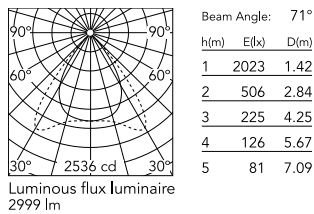

Physical

Colour	Anodized Silver
Cord colour	Transparent
Cord length (mm)	5000
Net weight (kg)	1.86
IP internal	20

Download

Mounting instructions [↓ PDF](#)

Photometric Files

LDT / IES [↓ ZIP](#)

Technical Drawings

2D [↓ ZIP](#)

3D [↓ ZIP](#)

Schematic light drawing

Photometric

Lighting type	Total
Light distribution	Asymmetric
CCT (K)	3500
CRI>	90
McAdam steps (SDCM)	3
Rf fidelity index	89
Rg gamut index	106
LED Life / Failure Ratio	L80B50>60.000h_Tc85°C
Beam angle C0-180 (°)	71
Beam angle C90-270 (°)	81
Extreme cut off	Yes
UGR _L	<16