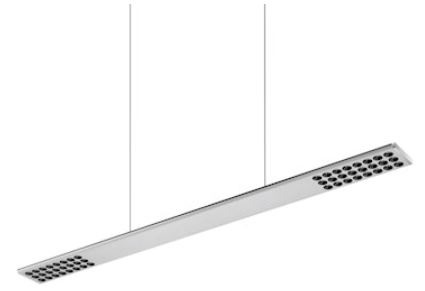

FLOS

05.6326.AP.CB Anodized Silver

Workmates Suspension Down High Efficiency

Designed by FLOS Architectural, 2023

LED - Top LED - 26W - 2999lm - 3500K - CRI> 90 - Beam° 71

Suspension luminaire. Down emission. High-efficiency light source. Driver not included (accessory kit for remote or surface driver). Adjustable suspension height. Mechanical union module available for modular lines for various units. UGR<19. EN12464 - cd/m² @ 65°<3000 compliant. Casambi, maximum distance between fixtures: 50m.

Are you a professional and your project needs consulting and support?

[BOOK AN APPOINTMENT](#)

Main specifications

Mounting	Suspension
Environments	Indoor dry location
Light source type	LED
Light sources included	Yes
LED type	Top LED
Lamp category	LED
Number of lamps	1
Power (W)	26
System power (W)	28
Source flux (lm)	4158
Lumen Output (lm)	2999

Physical

Colour	Anodized Silver
Cord colour	Transparent
Cord length (mm)	5000
Net weight (kg)	1.86
IP internal	20

Download

Mounting instructions [↓ PDF](#)

Photometric Files

LDT / IES [↓ ZIP](#)

Technical Drawings