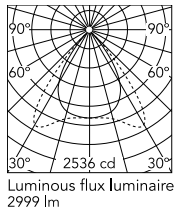

### Physical

Colour	White
Cord colour	White
Cord length (mm)	5000
Net weight (kg)	1.86
IP internal	20

### Photometric Files

LDT / IES [↓ ZIP](#)

### Technical Drawings

2D [↓ ZIP](#)

3D [↓ ZIP](#)

## Schematic light drawing

Beam Angle: 71°

h(m)	E(lx)	D(m)
1	2023	1.42
2	506	2.84
3	225	4.25
4	126	5.67
5	81	7.09

Luminous flux luminaire  
2999 lm