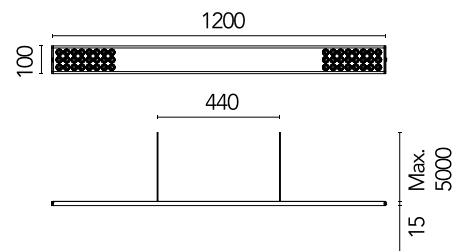

## Workmates Suspension Down High Efficiency

Designed by FLOS Architectural, 2023

LED - Top LED - 26W - 2999lm - 3500K - CRI> 90 - Beam° 71

Suspension luminaire. Down emission. High-efficiency light source. Driver not included (accessory kit for remote or surface driver). Adjustable suspension height. Mechanical union module available for modular lines for various units. UGR<19. EN12464 - cd/m<sup>2</sup> @ 65°<3000 compliant. Casambi, maximum distance between fixtures: 50m.

### Physical

Colour	White
Cord colour	White
Cord length (mm)	5000
Net weight (kg)	1.86
IP internal	20