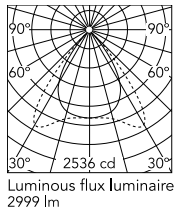

Physical

Colour	Black
Cord colour	Black
Cord length (mm)	5000
Net weight (kg)	1.86
IP internal	20

Download

Mounting instructions [↓ PDF](#)

Photometric Files

LDT / IES [↓ ZIP](#)

Technical Drawings

2D [↓ ZIP](#)

3D [↓ ZIP](#)

Schematic light drawing

Photometric

Lighting type	Total
Light distribution	Asymmetric
CCT (K)	3500
CRI>	90
McAdam steps (SDCM)	3
Rf fidelity index	89
Rg gamut index	106
LED Life / Failure Ratio	L80B50>60.000h_Tc85°C
Beam angle C0-180 (°)	71
Beam angle C90-270 (°)	81
Extreme cut off	Yes
UGR _L	<16