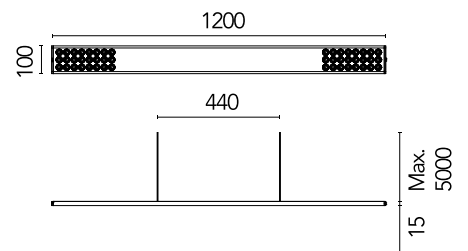

FLOS

05.6326.14.CB Black

Workmates Suspension Down High Efficiency

Designed by FLOS Architectural, 2023

LED - Top LED - 26W - 2999lm - 3500K - CRI> 90 - Beam° 71

Suspension luminaire. Down emission. High-efficiency light source. Driver not included (accessory kit for remote or surface driver). Adjustable suspension height. Mechanical union module available for modular lines for various units. UGR<19. EN12464 - cd/m² @ 65°<3000 compliant. Casambi, maximum distance between fixtures: 50m.

Are you a professional and your project needs consulting and support?

[BOOK AN APPOINTMENT](#)

Main specifications

Mounting	Suspension
Environments	Indoor dry location
Light source type	LED
Light sources included	Yes
LED type	Top LED
Lamp category	LED
Number of lamps	1
Power (W)	26
System power (W)	28
Source flux (lm)	4158
Lumen Output (lm)	2999

Physical

Colour	Black
Cord colour	Black
Cord length (mm)	5000
Net weight (kg)	1.86
IP internal	20

Download

Mounting instructions [↓ PDF](#)

Photometric Files

LDT / IES [↓ ZIP](#)

Technical Drawings

2D [↓ ZIP](#)

3D [↓ ZIP](#)

Schematic light drawing

Photometric

Lighting type	Total
Light distribution	Asymmetric
CCT (K)	3500
CRI>	90
McAdam steps (SDCM)	3
Rf fidelity index	89
Rg gamut index	106
LED Life / Failure Ratio	L80B50>60.000h_Tc85°C
Beam angle C0-180 (°)	71
Beam angle C90-270 (°)	81
Extreme cut off	Yes
UGR _L	<16