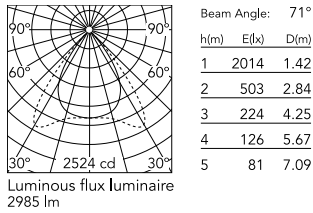

Physical

Colour	Anodized Silver
Cord colour	Transparent
Cord length (mm)	5000
Net weight (kg)	1.86
IP internal	20

Download

Mounting instructions [↓ PDF](#)

Photometric Files

LDT / IES [↓ ZIP](#)

Technical Drawings

2D [↓ ZIP](#)

3D [↓ ZIP](#)

Schematic light drawing

Photometric

Lighting type	Total
Light distribution	Asymmetric
CCT (K)	3000
CRI>	90
McAdam steps (SDCM)	3
Rf fidelity index	89
Rg gamut index	103
LED Life / Failure Ratio	L80B50>60.000h_Tc85°C
Beam angle C0-180 (°)	71
Beam angle C90-270 (°)	81
Extreme cut off	Yes
UGR _L	<16