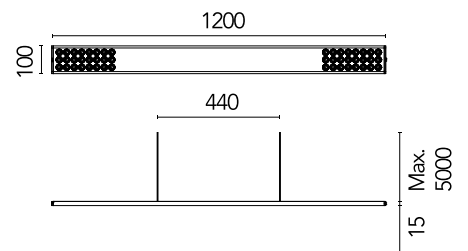

FLOS

05.6325.AP.CB Anodized Silver

Workmates Suspension Down High Efficiency

Designed by FLOS Architectural, 2023

LED - Top LED - 26W - 2985lm - 3000K - CRI> 90 - Beam° 71

Suspension luminaire. Down emission. High-efficiency light source. Driver not included (accessory kit for remote or surface driver). Adjustable suspension height. Mechanical union module available for modular lines for various units. UGR<19. EN12464 - cd/m² @ 65°<3000 compliant. Casambi, maximum distance between fixtures: 50m.

Are you a professional and your project needs consulting and support?

[BOOK AN APPOINTMENT](#)

Main specifications

Mounting	Suspension
Environments	Indoor dry location
Light source type	LED
Light sources included	Yes
LED type	Top LED
Lamp category	LED
Number of lamps	1
Power (W)	26
System power (W)	28
Source flux (lm)	4138
Lumen Output (lm)	2985

Physical

Colour	Anodized Silver
Cord colour	Transparent
Cord length (mm)	5000
Net weight (kg)	1.86
IP internal	20

Download

Mounting instructions [↓ PDF](#)

Photometric Files

LDT / IES [↓ ZIP](#)

Technical Drawings

2D [↓ ZIP](#)

3D [↓ ZIP](#)

Schematic light drawing

Photometric

Lighting type	Total
Light distribution	Asymmetric
CCT (K)	3000
CRI>	90
McAdam steps (SDCM)	3
Rf fidelity index	89
Rg gamut index	103
LED Life / Failure Ratio	L80B50>60.000h_Tc85°C
Beam angle C0-180 (°)	71
Beam angle C90-270 (°)	81
Extreme cut off	Yes
UGR _L	<16