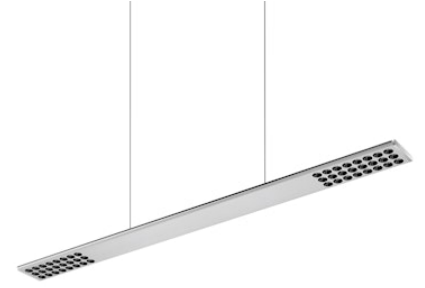

FLOS

05.6325.AP.CB Anodized Silver

Workmates Suspension Down High Efficiency

Designed by FLOS Architectural, 2023

LED - Top LED - 26W - 2985lm - 3000K - CRI> 90 - Beam° 71

Suspension luminaire. Down emission. High-efficiency light source. Driver not included (accessory kit for remote or surface driver). Adjustable suspension height. Mechanical union module available for modular lines for various units. UGR<19. EN12464 - cd/m² @ 65°<3000 compliant. Casambi, maximum distance between fixtures: 50m.

Are you a professional and your project needs consulting and support?

[BOOK AN APPOINTMENT](#)

Main specifications

Mounting	Suspension
Environments	Indoor dry location
Light source type	LED
Light sources included	Yes
LED type	Top LED
Lamp category	LED
Number of lamps	1
Power (W)	26
System power (W)	28
Source flux (lm)	4138
Lumen Output (lm)	2985

Physical

Colour	Anodized Silver
Cord colour	Transparent
Cord length (mm)	5000
Net weight (kg)	1.86
IP internal	20

Download

Mounting instructions [↓ PDF](#)

Photometric Files

LDT / IES [↓ ZIP](#)

Technical Drawings