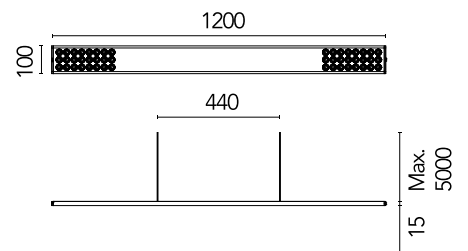

FLOS

05.6325.40.CB White

Workmates Suspension Down High Efficiency

Designed by FLOS Architectural, 2023

LED - Top LED - 26W - 2985lm - 3000K - CRI> 90 - Beam° 71

Suspension luminaire. Down emission. High-efficiency light source. Driver not included (accessory kit for remote or surface driver). Adjustable suspension height. Mechanical union module available for modular lines for various units. UGR<19. EN12464 - cd/m² @ 65°<3000 compliant. Casambi, maximum distance between fixtures: 50m.

Are you a professional and your project needs consulting and support?

[BOOK AN APPOINTMENT](#)

Main specifications

Mounting	Suspension
Environments	Indoor dry location
Light source type	LED
Light sources included	Yes
LED type	Top LED
Lamp category	LED
Number of lamps	1
Power (W)	26
System power (W)	28
Source flux (lm)	4138
Lumen Output (lm)	2985

Physical

Colour	White
Cord colour	White
Cord length (mm)	5000
Net weight (kg)	1.86
IP internal	20

Download

Mounting instructions [↓ PDF](#)

Photometric Files

LDT / IES [↓ ZIP](#)

Technical Drawings

2D [↓ ZIP](#)

3D [↓ ZIP](#)

Schematic light drawing

Photometric

Lighting type	Total
Light distribution	Asymmetric
CCT (K)	3000
CRI>	90
McAdam steps (SDCM)	3
Rf fidelity index	89
Rg gamut index	103
LED Life / Failure Ratio	L80B50>60.000h_Tc85°C
Beam angle C0-180 (°)	71
Beam angle C90-270 (°)	81
Extreme cut off	Yes
UGR _L	<16