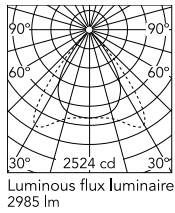

Physical

Colour	White
Cord colour	White
Cord length (mm)	5000
Net weight (kg)	1.86
IP internal	20

Download

Mounting instructions [↓ PDF](#)

Photometric Files

LDT / IES [↓ ZIP](#)

Technical Drawings

2D [↓ ZIP](#)

3D [↓ ZIP](#)

Schematic light drawing

Photometric

Lighting type	Total
Light distribution	Asymmetric
CCT (K)	3000
CRI>	90
McAdam steps (SDCM)	3
Rf fidelity index	89
Rg gamut index	103
LED Life / Failure Ratio	L80B50>60.000h_Tc85°C
Beam angle C0-180 (°)	71
Beam angle C90-270 (°)	81
Extreme cut off	Yes
UGR _L	<16