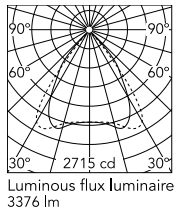

Physical

Colour	Anodized Silver
Cord colour	Transparent
Cord length (mm)	5000
Net weight (kg)	1.86
IP internal	20

Download

Mounting instructions [↓ PDF](#)

Photometric Files

LDT / IES [↓ ZIP](#)

Technical Drawings

2D [↓ ZIP](#)

3D [↓ ZIP](#)

Schematic light drawing

Beam Angle: 73°

h(m)	E(lx)	D(m)
1	2291	1.48
2	573	2.95
3	255	4.43
4	143	5.91
5	92	7.39

Luminous flux Luminaire
3376 lm

Photometric

Lighting type	Total
Light distribution	Symmetric
CCT (K)	4000
CRI>	90
McAdam steps (SDCM)	3
Rf fidelity index	89
Rg gamut index	98
LED Life / Failure Ratio	L80B50>60.000h_Tc85°C
Beam angle C0-180 (°)	73
Beam angle C90-270 (°)	75
Extreme cut off	Yes
UGR _L	<19