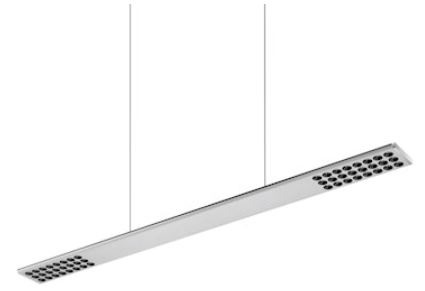

FLOS

05.6322.AP.CB Anodized Silver

Workmates Suspension Down High Efficiency

Designed by FLOS Architectural, 2023

LED - Top LED - 26W - 3376lm - 4000K - CRI> 90 - Beam° 73

Suspension luminaire. Down emission. High-efficiency light source. Driver not included (accessory kit for remote or surface driver). Adjustable suspension height. Mechanical union module available for modular lines for various units. UGR<19. EN12464 - cd/m² @ 65°<3000 compliant. Casambi, maximum distance between fixtures: 50m.

Are you a professional and your project needs consulting and support?

[BOOK AN APPOINTMENT](#)

Main specifications

Mounting	Suspension
Environments	Indoor dry location
Light source type	LED
Light sources included	Yes
LED type	Top LED
Lamp category	LED
Number of lamps	1
Power (W)	26
System power (W)	28
Source flux (lm)	4384
Lumen Output (lm)	3376

Physical

Colour	Anodized Silver
Cord colour	Transparent
Cord length (mm)	5000
Net weight (kg)	1.86
IP internal	20

Download

Mounting instructions [↓ PDF](#)

Photometric Files

LDT / IES [↓ ZIP](#)

Technical Drawings