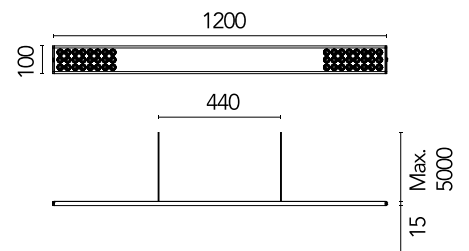

FLOS

05.6322.AP.CB Anodized Silver

Workmates Suspension Down High Efficiency

Designed by FLOS Architectural, 2023

LED - Top LED - 26W - 3376lm - 4000K - CRI> 90 - Beam° 73

Suspension luminaire. Down emission. High-efficiency light source. Driver not included (accessory kit for remote or surface driver). Adjustable suspension height. Mechanical union module available for modular lines for various units. UGR<19. EN12464 - cd/m² @ 65°<3000 compliant. Casambi, maximum distance between fixtures: 50m.

Are you a professional and your project needs consulting and support?

[BOOK AN APPOINTMENT](#)

Main specifications

Mounting	Suspension
Environments	Indoor dry location
Light source type	LED
Light sources included	Yes
LED type	Top LED
Lamp category	LED
Number of lamps	1
Power (W)	26
System power (W)	28
Source flux (lm)	4384
Lumen Output (lm)	3376

Physical

Colour	Anodized Silver
Cord colour	Transparent
Cord length (mm)	5000
Net weight (kg)	1.86
IP internal	20

Download

Mounting instructions [↓ PDF](#)

Photometric Files

LDT / IES [↓ ZIP](#)

Technical Drawings

2D [↓ ZIP](#)

3D [↓ ZIP](#)

Schematic light drawing

Beam Angle: 73°

h(m)	E(lx)	D(m)
1	2291	1.48
2	573	2.95
3	255	4.43
4	143	5.91
5	92	7.39

Luminous flux Luminaire
3376 lm

Photometric

Lighting type	Total
Light distribution	Symmetric
CCT (K)	4000
CRI>	90
McAdam steps (SDCM)	3
Rf fidelity index	89
Rg gamut index	98
LED Life / Failure Ratio	L80B50>60.000h_Tc85°C
Beam angle C0-180 (°)	73
Beam angle C90-270 (°)	75
Extreme cut off	Yes
UGR _L	<19