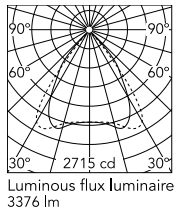

Physical

Colour	White
Cord colour	White
Cord length (mm)	5000
Net weight (kg)	1.86
IP internal	20

Download

Mounting instructions [↓ PDF](#)

Photometric Files

LDT / IES [↓ ZIP](#)

Technical Drawings

2D [↓ ZIP](#)

3D [↓ ZIP](#)

Schematic light drawing

Beam Angle: 73°

h(m)	E(lx)	D(m)
1	2291	1.48
2	573	2.95
3	255	4.43
4	143	5.91
5	92	7.39

Luminous flux Luminaire
3376 lm

Photometric

Lighting type	Total
Light distribution	Symmetric
CCT (K)	4000
CRI>	90
McAdam steps (SDCM)	3
Rf fidelity index	89
Rg gamut index	98
LED Life / Failure Ratio	L80B50>60.000h_Tc85°C
Beam angle C0-180 (°)	73
Beam angle C90-270 (°)	75
Extreme cut off	Yes
UGR _L	<19