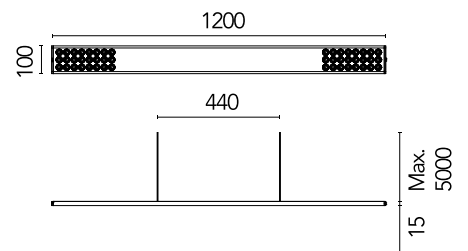

FLOS

05.6322.40.CB White

Workmates Suspension Down High Efficiency

Designed by FLOS Architectural, 2023

LED - Top LED - 26W - 3376lm - 4000K - CRI> 90 - Beam° 73

Suspension luminaire. Down emission. High-efficiency light source. Driver not included (accessory kit for remote or surface driver). Adjustable suspension height. Mechanical union module available for modular lines for various units. UGR<19. EN12464 - cd/m² @ 65°<3000 compliant. Casambi, maximum distance between fixtures: 50m.

Are you a professional and your project needs consulting and support?

[BOOK AN APPOINTMENT](#)

Main specifications

Mounting	Suspension
Environments	Indoor dry location
Light source type	LED
Light sources included	Yes
LED type	Top LED
Lamp category	LED
Number of lamps	1
Power (W)	26
System power (W)	28
Source flux (lm)	4384
Lumen Output (lm)	3376

Physical

Colour	White
Cord colour	White
Cord length (mm)	5000
Net weight (kg)	1.86
IP internal	20

Download

Mounting instructions [↓ PDF](#)

Photometric Files

LDT / IES [↓ ZIP](#)

Technical Drawings

2D [↓ ZIP](#)

3D [↓ ZIP](#)

Schematic light drawing

Beam Angle: 73°

h(m)	E(lx)	D(m)
1	2291	1.48
2	573	2.95
3	255	4.43
4	143	5.91
5	92	7.39

Luminous flux Luminaire
3376 lm

Photometric

Lighting type	Total
Light distribution	Symmetric
CCT (K)	4000
CRI>	90
McAdam steps (SDCM)	3
Rf fidelity index	89
Rg gamut index	98
LED Life / Failure Ratio	L80B50>60.000h_Tc85°C
Beam angle C0-180 (°)	73
Beam angle C90-270 (°)	75
Extreme cut off	Yes
UGR _L	<19