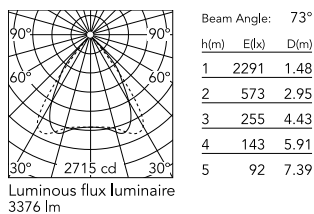

Physical

Colour	All White
Cord colour	White
Cord length (mm)	5000
Net weight (kg)	1.86
IP internal	20

Download

Mounting instructions [↓ PDF](#)

Photometric Files

LDT / IES [↓ ZIP](#)

Technical Drawings

2D [↓ ZIP](#)

3D [↓ ZIP](#)

Schematic light drawing

Photometric

Lighting type	Total
Light distribution	Symmetric
CCT (K)	4000
CRI>	90
McAdam steps (SDCM)	3
Rf fidelity index	89
Rg gamut index	98
LED Life / Failure Ratio	L80B50>60.000h_Tc85°C
Beam angle C0-180 (°)	73
Beam angle C90-270 (°)	74
Extreme cut off	Yes
UGR _L	<19