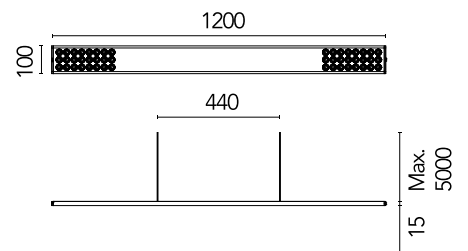

FLOS

05.6322.40.C6 All White

Workmates Suspension Down High Efficiency

Designed by FLOS Architectural, 2023

LED - Top LED - 26W - 3594lm - 4000K - CRI> 90 - Beam° 73

Suspension luminaire. Down emission. High-efficiency light source. Driver not included (accessory kit for remote or surface driver). Adjustable suspension height. Mechanical union module available for modular lines for various units. UGR<19. EN12464 - cd/m² @ 65°<3000 compliant. Casambi, maximum distance between fixtures: 50m.

Are you a professional and your project needs consulting and support?

[BOOK AN APPOINTMENT](#)

Main specifications

Mounting	Suspension
Environments	Indoor dry location
Light source type	LED
Light sources included	Yes
LED type	Top LED
Lamp category	LED
Number of lamps	1
Power (W)	26
System power (W)	28
Source flux (lm)	4384
Lumen Output (lm)	3594

Physical

Colour	All White
Cord colour	White
Cord length (mm)	5000
Net weight (kg)	1.86
IP internal	20

Download

Mounting instructions [↓ PDF](#)

Photometric Files

LDT / IES [↓ ZIP](#)

Technical Drawings

2D [↓ ZIP](#)

3D [↓ ZIP](#)

Schematic light drawing

Photometric

Lighting type	Total
Light distribution	Symmetric
CCT (K)	4000
CRI>	90
McAdam steps (SDCM)	3
Rf fidelity index	89
Rg gamut index	98
LED Life / Failure Ratio	L80B50>60.000h_Tc85°C
Beam angle C0-180 (°)	73
Beam angle C90-270 (°)	74
Extreme cut off	Yes
UGR _L	<19