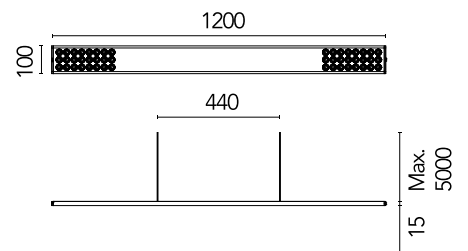

FLOS

05.6322.14.CB Black

Workmates Suspension Down High Efficiency

Designed by FLOS Architectural, 2023

LED - Top LED - 26W - 3376lm - 4000K - CRI> 90 - Beam° 73

Suspension luminaire. Down emission. High-efficiency light source. Driver not included (accessory kit for remote or surface driver). Adjustable suspension height. Mechanical union module available for modular lines for various units. UGR<19. EN12464 - cd/m² @ 65°<3000 compliant. Casambi, maximum distance between fixtures: 50m.

Are you a professional and your project needs consulting and support?

BOOK AN APPOINTMENT

Main specifications

Mounting	Suspension
Environments	Indoor dry location
Light source type	LED
Light sources included	Yes
LED type	Top LED
Lamp category	LED
Number of lamps	1
Power (W)	26
System power (W)	28
Source flux (lm)	4384
Lumen Output (lm)	3376

Physical

Colour	Black
Cord colour	Black
Cord length (mm)	5000
Net weight (kg)	1.86
IP internal	20

Download

Mounting instructions [↓ PDF](#)

Photometric Files

LDT / IES [↓ ZIP](#)

Technical Drawings

2D [↓ ZIP](#)

3D [↓ ZIP](#)

Schematic light drawing

Beam Angle: 73°

h(m)	E(lx)	D(m)
1	2291	1.48
2	573	2.95
3	255	4.43
4	143	5.91
5	92	7.39

Luminous flux Luminaire
3376 lm

Photometric

Lighting type	Total
Light distribution	Symmetric
CCT (K)	4000
CRI>	90
McAdam steps (SDCM)	3
Rf fidelity index	89
Rg gamut index	98
LED Life / Failure Ratio	L80B50>60.000h_Tc85°C
Beam angle C0-180 (°)	73
Beam angle C90-270 (°)	75
Extreme cut off	Yes
UGR _L	<19