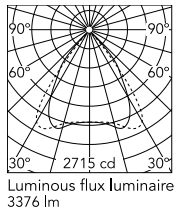

Physical

Colour	Black
Cord colour	Black
Cord length (mm)	5000
Net weight (kg)	1.86
IP internal	20

Download

Mounting instructions [↓ PDF](#)

Photometric Files

LDT / IES [↓ ZIP](#)

Technical Drawings

2D [↓ ZIP](#)

3D [↓ ZIP](#)

Schematic light drawing

Beam Angle: 73°

h(m)	E(lx)	D(m)
1	2291	1.48
2	573	2.95
3	255	4.43
4	143	5.91
5	92	7.39

Luminous flux Luminaire
3376 lm

Photometric

Lighting type	Total
Light distribution	Symmetric
CCT (K)	4000
CRI>	90
McAdam steps (SDCM)	3
Rf fidelity index	89
Rg gamut index	98
LED Life / Failure Ratio	L80B50>60.000h_Tc85°C
Beam angle C0-180 (°)	73
Beam angle C90-270 (°)	75
Extreme cut off	Yes
UGR _L	<19