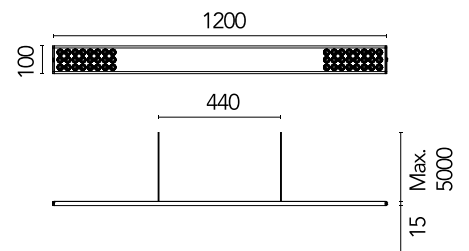

FLOS

05.6321.40.CB White

Workmates Suspension Down High Efficiency

Designed by FLOS Architectural, 2023

LED - Top LED - 26W - 3202lm - 3500K - CRI> 90 - Beam° 73

Suspension luminaire. Down emission. High-efficiency light source. Driver not included (accessory kit for remote or surface driver). Adjustable suspension height. Mechanical union module available for modular lines for various units. UGR<19. EN12464 - cd/m² @ 65°<3000 compliant. Casambi, maximum distance between fixtures: 50m.

Are you a professional and your project needs consulting and support?

[BOOK AN APPOINTMENT](#)

Main specifications

Mounting	Suspension
Environments	Indoor dry location
Light source type	LED
Light sources included	Yes
LED type	Top LED
Lamp category	LED
Number of lamps	1
Power (W)	26
System power (W)	28
Source flux (lm)	4158
Lumen Output (lm)	3202

Physical

Colour	White
Cord colour	White
Cord length (mm)	5000
Net weight (kg)	1.86
IP internal	20

Download

Mounting instructions [↓ PDF](#)

Photometric Files

LDT / IES [↓ ZIP](#)

Technical Drawings

2D [↓ ZIP](#)

3D [↓ ZIP](#)

Schematic light drawing

Photometric

Lighting type	Total
Light distribution	Symmetric
CCT (K)	3500
CRI>	90
McAdam steps (SDCM)	3
Rf fidelity index	89
Rg gamut index	106
LED Life / Failure Ratio	L80B50>60.000h_Tc85°C
Beam angle C0-180 (°)	73
Beam angle C90-270 (°)	75
Extreme cut off	Yes
UGR _L	<19