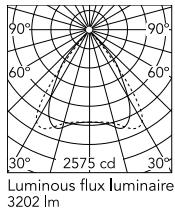

Physical

Colour	White
Cord colour	White
Cord length (mm)	5000
Net weight (kg)	1.86
IP internal	20

Download

Mounting instructions [↓ PDF](#)

Photometric Files

LDT / IES [↓ ZIP](#)

Technical Drawings

2D [↓ ZIP](#)

3D [↓ ZIP](#)

Schematic light drawing

Photometric

Lighting type	Total
Light distribution	Symmetric
CCT (K)	3500
CRI>	90
McAdam steps (SDCM)	3
Rf fidelity index	89
Rg gamut index	106
LED Life / Failure Ratio	L80B50>60.000h_Tc85°C
Beam angle C0-180 (°)	73
Beam angle C90-270 (°)	75
Extreme cut off	Yes
UGR _L	<19