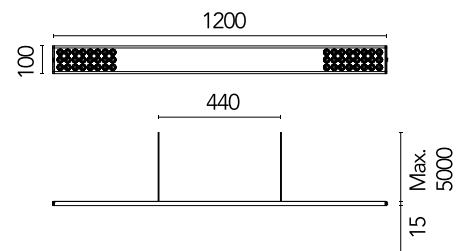

FLOS

05.6321.14.CB Black

Workmates Suspension Down High Efficiency

Designed by FLOS Architectural, 2023

LED - Top LED - 26W - 3202lm - 3500K - CRI> 90 - Beam° 73

Suspension luminaire. Down emission. High-efficiency light source. Driver not included (accessory kit for remote or surface driver). Adjustable suspension height. Mechanical union module available for modular lines for various units. UGR<19. EN12464 - cd/m² @ 65°<3000 compliant. Casambi, maximum distance between fixtures: 50m.

Are you a professional and your project needs consulting and support?

BOOK AN APPOINTMENT

Main specifications

Mounting	Suspension
Environments	Indoor dry location
Light source type	LED
Light sources included	Yes
LED type	Top LED
Lamp category	LED
Number of lamps	1
Power (W)	26
System power (W)	28
Source flux (lm)	4158
Lumen Output (lm)	3202

Physical

Colour	Black
Cord colour	Black
Cord length (mm)	5000
Net weight (kg)	1.86
IP internal	20

Download

Mounting instructions [↓ PDF](#)

Photometric Files

LDT / IES [↓ ZIP](#)

Technical Drawings

2D [↓ ZIP](#)

3D [↓ ZIP](#)

Schematic light drawing

Photometric

Lighting type	Total
Light distribution	Symmetric
CCT (K)	3500
CRI>	90
McAdam steps (SDCM)	3
Rf fidelity index	89
Rg gamut index	106
LED Life / Failure Ratio	L80B50>60.000h_Tc85°C
Beam angle C0-180 (°)	73
Beam angle C90-270 (°)	75
Extreme cut off	Yes
UGR _L	<19