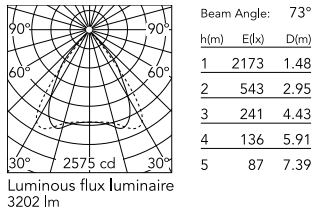

Physical

Colour	Black
Cord colour	Black
Cord length (mm)	5000
Net weight (kg)	1.86
IP internal	20

Download

Mounting instructions [↓ PDF](#)

Photometric Files

LDT / IES [↓ ZIP](#)

Technical Drawings

2D [↓ ZIP](#)

3D [↓ ZIP](#)

Schematic light drawing

Photometric

Lighting type	Total
Light distribution	Symmetric
CCT (K)	3500
CRI>	90
McAdam steps (SDCM)	3
Rf fidelity index	89
Rg gamut index	106
LED Life / Failure Ratio	L80B50>60.000h_Tc85°C
Beam angle C0-180 (°)	73
Beam angle C90-270 (°)	75
Extreme cut off	Yes
UGR _L	<19