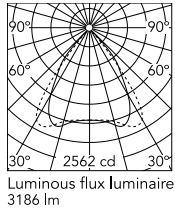

Physical

Colour	White
Cord colour	White
Cord length (mm)	5000
Net weight (kg)	1.86
IP internal	20

Download

Mounting instructions [↓ PDF](#)

Photometric Files

LDT / IES [↓ ZIP](#)

Technical Drawings

2D [↓ ZIP](#)

3D [↓ ZIP](#)

Schematic light drawing

Photometric

Lighting type	Total
Light distribution	Symmetric
CCT (K)	3000
CRI>	90
McAdam steps (SDCM)	3
Rf fidelity index	89
Rg gamut index	103
LED Life / Failure Ratio	L80B50>60.000h_Tc85°C
Beam angle C0-180 (°)	73
Beam angle C90-270 (°)	75
Extreme cut off	Yes
UGR _L	<19