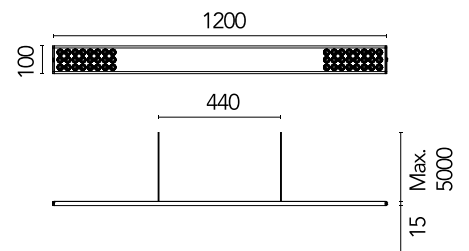

FLOS

05.6320.40.CB White

Workmates Suspension Down High Efficiency

Designed by FLOS Architectural, 2023

LED - Top LED - 26W - 3186lm - 3000K - CRI> 90 - Beam° 73

Suspension luminaire. Down emission. High-efficiency light source. Driver not included (accessory kit for remote or surface driver). Adjustable suspension height. Mechanical union module available for modular lines for various units. UGR<19. EN12464 - cd/m² @ 65°<3000 compliant. Casambi, maximum distance between fixtures: 50m.

Are you a professional and your project needs consulting and support?

[BOOK AN APPOINTMENT](#)

Main specifications

Mounting	Suspension
Environments	Indoor dry location
Light source type	LED
Light sources included	Yes
LED type	Top LED
Lamp category	LED
Number of lamps	1
Power (W)	26
System power (W)	28
Source flux (lm)	4138
Lumen Output (lm)	3186

Physical

Colour	White
Cord colour	White
Cord length (mm)	5000
Net weight (kg)	1.86
IP internal	20

Download

Mounting instructions [↓ PDF](#)

Photometric Files

LDT / IES [↓ ZIP](#)

Technical Drawings

2D [↓ ZIP](#)

3D [↓ ZIP](#)

Schematic light drawing

Photometric

Lighting type	Total
Light distribution	Symmetric
CCT (K)	3000
CRI>	90
McAdam steps (SDCM)	3
Rf fidelity index	89
Rg gamut index	103
LED Life / Failure Ratio	L80B50>60.000h_Tc85°C
Beam angle C0-180 (°)	73
Beam angle C90-270 (°)	75
Extreme cut off	Yes
UGR _L	<19