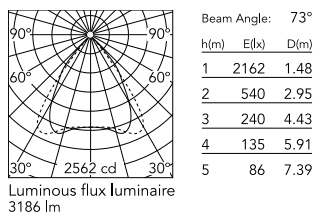

Physical

Colour	White
Cord colour	White
Cord length (mm)	5000
Net weight (kg)	1.86
IP internal	20

Download

Mounting instructions [↓ PDF](#)

Photometric Files

LDT / IES [↓ ZIP](#)

Technical Drawings

2D [↓ ZIP](#)

3D [↓ ZIP](#)

Schematic light drawing

Photometric

Lighting type	Total
Light distribution	Symmetric
CCT (K)	3000
CRI>	90
McAdam steps (SDCM)	3
Rf fidelity index	89
Rg gamut index	103
LED Life / Failure Ratio	L80B50>60.000h_Tc85°C
Beam angle C0-180 (°)	73
Beam angle C90-270 (°)	74
Extreme cut off	Yes
UGR _L	<19