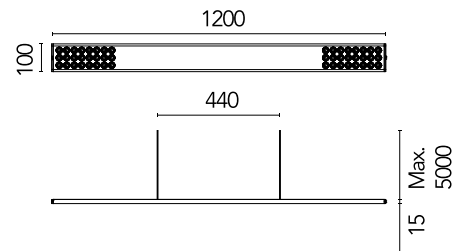

FLOS

05.6320.40.C6 White

Workmates Suspension Down High Efficiency

Designed by FLOS Architectural, 2023

LED - Top LED - 26W - 3392lm - 3000K - CRI> 90 - Beam° 73

Suspension luminaire. Down emission. High-efficiency light source. Driver not included (accessory kit for remote or surface driver). Adjustable suspension height. Mechanical union module available for modular lines for various units. UGR<19. EN12464 - cd/m² @ 65°<3000 compliant. Casambi, maximum distance between fixtures: 50m.

Are you a professional and your project needs consulting and support?

[BOOK AN APPOINTMENT](#)

Main specifications

Mounting	Suspension
Environments	Indoor dry location
Light source type	LED
Light sources included	Yes
LED type	Top LED
Lamp category	LED
Number of lamps	1
Power (W)	26
System power (W)	28
Source flux (lm)	4138
Lumen Output (lm)	3392

Physical

Colour	White
Cord colour	White
Cord length (mm)	5000
Net weight (kg)	1.86
IP internal	20

Download

Mounting instructions [↓ PDF](#)

Photometric Files

LDT / IES [↓ ZIP](#)

Technical Drawings

2D [↓ ZIP](#)

3D [↓ ZIP](#)

Schematic light drawing

Photometric

Lighting type	Total
Light distribution	Symmetric
CCT (K)	3000
CRI>	90
McAdam steps (SDCM)	3
Rf fidelity index	89
Rg gamut index	103
LED Life / Failure Ratio	L80B50>60.000h_Tc85°C
Beam angle C0-180 (°)	73
Beam angle C90-270 (°)	74
Extreme cut off	Yes
UGR _L	<19