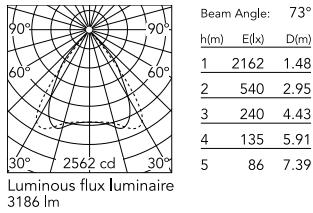

Physical

Colour	Black
Cord colour	Black
Cord length (mm)	5000
Net weight (kg)	1.86
IP internal	20

Download

Mounting instructions [↓ PDF](#)

Photometric Files

LDT / IES [↓ ZIP](#)

Technical Drawings

2D [↓ ZIP](#)

3D [↓ ZIP](#)

Schematic light drawing

Photometric

Lighting type	Total
Light distribution	Symmetric
CCT (K)	3000
CRI>	90
McAdam steps (SDCM)	3
Rf fidelity index	89
Rg gamut index	103
LED Life / Failure Ratio	L80B50>60.000h_Tc85°C
Beam angle C0-180 (°)	73
Beam angle C90-270 (°)	75
Extreme cut off	Yes
UGR _L	<19