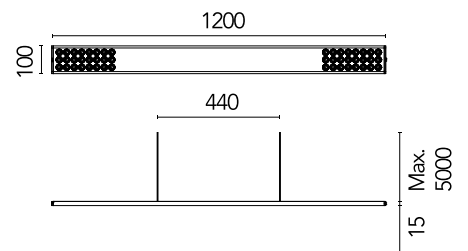

FLOS

05.6320.14.CB Black

Workmates Suspension Down High Efficiency

Designed by FLOS Architectural, 2023

LED - Top LED - 26W - 3186lm - 3000K - CRI> 90 - Beam° 73

Suspension luminaire. Down emission. High-efficiency light source. Driver not included (accessory kit for remote or surface driver). Adjustable suspension height. Mechanical union module available for modular lines for various units. UGR<19. EN12464 - cd/m² @ 65°<3000 compliant. Casambi, maximum distance between fixtures: 50m.

Are you a professional and your project needs consulting and support?

[BOOK AN APPOINTMENT](#)

Main specifications

Mounting	Suspension
Environments	Indoor dry location
Light source type	LED
Light sources included	Yes
LED type	Top LED
Lamp category	LED
Number of lamps	1
Power (W)	26
System power (W)	28
Source flux (lm)	4138
Lumen Output (lm)	3186

Physical

Colour	Black
Cord colour	Black
Cord length (mm)	5000
Net weight (kg)	1.86
IP internal	20

Download

Mounting instructions [↓ PDF](#)

Photometric Files

LDT / IES [↓ ZIP](#)

Technical Drawings

2D [↓ ZIP](#)

3D [↓ ZIP](#)

Schematic light drawing

Photometric

Lighting type	Total
Light distribution	Symmetric
CCT (K)	3000
CRI>	90
McAdam steps (SDCM)	3
Rf fidelity index	89
Rg gamut index	103
LED Life / Failure Ratio	L80B50>60.000h_Tc85°C
Beam angle C0-180 (°)	73
Beam angle C90-270 (°)	75
Extreme cut off	Yes
UGR _L	<19