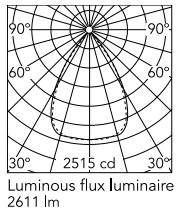

Physical

Colour	Black
Cord colour	Black
Net weight (kg)	1.86
IP internal	20

Download

[Mounting instructions](#)  PDF

Photometric Files

[LDT / IES](#)  ZIP

Technical Drawings

[2D](#)  ZIP

[3D](#)  ZIP

Schematic light drawing

Photometric

Lighting type	Total
Light distribution	Symmetric
CCT (K)	4000
CRI>	98
Rf fidelity index	97
Rg gamut index	101
LED Life / Failure Ratio	L80B50>60.000h_Tc85°C
Beam angle C0-180 (°)	66
Beam angle C90-270 (°)	65
Extreme cut off	Yes
UGR _L	<16