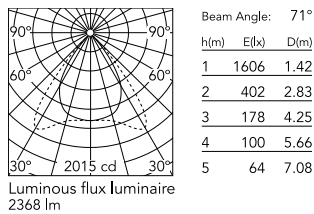

Physical

Colour	Anodized Silver
Cord colour	Transparent
Cord length (mm)	5000
Net weight (kg)	1.86
IP internal	20

Download

Mounting instructions [↓ PDF](#)

Photometric Files

LDT / IES [↓ ZIP](#)

Technical Drawings

2D [↓ ZIP](#)

3D [↓ ZIP](#)

Schematic light drawing

Photometric

Lighting type	Total
Light distribution	Asymmetric
CCT (K)	4000
CRI>	98
McAdam steps (SDCM)	3
Rf fidelity index	97
Rg gamut index	101
LED Life / Failure Ratio	L80B50>60.000h_Tc85°C
Beam angle C0-180 (°)	71
Beam angle C90-270 (°)	81
Extreme cut off	Yes
UGR _L	<16