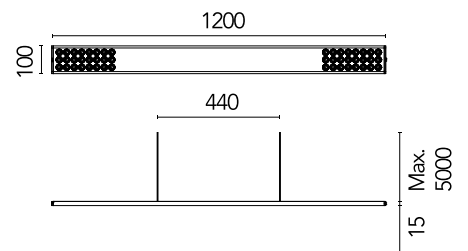

FLOS

05.6337.AP.CB Anodized Silver

Workmates Suspension Down Full Spectrum

Designed by FLOS Architectural, 2023

LED - Top LED - 26W - 2368lm - 4000K - CRI> 98 - Beam° 71

Suspension luminaire. Down emission. High-quality colour rendering Full Spectrum light source. Driver not included. Adjustable suspension height. Mechanical union module available for modular lines for various units. UGR<19. EN12464 - cd/m2 @ 65°<3000 compliant. Casambi, maximum distance between fixtures: 50m.

Are you a professional and your project needs consulting and support?

[BOOK AN APPOINTMENT](#)

Main specifications

Mounting	Suspension
Environments	Indoor dry location
Light source type	LED
Light sources included	Yes
LED type	Top LED
Lamp category	LED
Number of lamps	1
Power (W)	26
System power (W)	28
Source flux (lm)	3146
Lumen Output (lm)	2368

Physical

Colour	Anodized Silver
Cord colour	Transparent
Cord length (mm)	5000
Net weight (kg)	1.86
IP internal	20

Download

Mounting instructions [↓ PDF](#)

Photometric Files

LDT / IES [↓ ZIP](#)

Technical Drawings

2D [↓ ZIP](#)

3D [↓ ZIP](#)

Schematic light drawing

Photometric

Lighting type	Total
Light distribution	Asymmetric
CCT (K)	4000
CRI>	98
McAdam steps (SDCM)	3
Rf fidelity index	97
Rg gamut index	101
LED Life / Failure Ratio	L80B50>60.000h_Tc85°C
Beam angle C0-180 (°)	71
Beam angle C90-270 (°)	81
Extreme cut off	Yes
UGR _L	<16