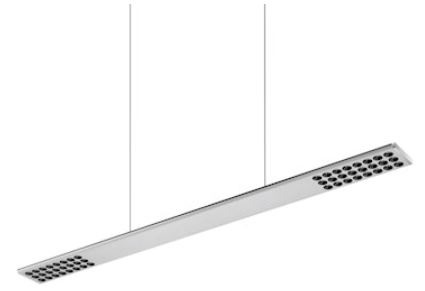

FLOS

05.6337.AP.CB Anodized Silver

Workmates Suspension Down Full Spectrum

Designed by FLOS Architectural, 2023

LED - Top LED - 26W - 2368lm - 4000K - CRI> 98 - Beam° 71

Suspension luminaire. Down emission. High-quality colour rendering Full Spectrum light source. Driver not included. Adjustable suspension height. Mechanical union module available for modular lines for various units. UGR<19. EN12464 - cd/m2 @ 65°<3000 compliant. Casambi, maximum distance between fixtures: 50m.

Are you a professional and your project needs consulting and support?

[BOOK AN APPOINTMENT](#)

Main specifications

Mounting	Suspension
Environments	Indoor dry location
Light source type	LED
Light sources included	Yes
LED type	Top LED
Lamp category	LED
Number of lamps	1
Power (W)	26
System power (W)	28
Source flux (lm)	3146
Lumen Output (lm)	2368

Physical

Colour	Anodized Silver
Cord colour	Transparent
Cord length (mm)	5000
Net weight (kg)	1.86
IP internal	20

Download

Mounting instructions [↓ PDF](#)

Photometric Files

LDT / IES [↓ ZIP](#)

Technical Drawings