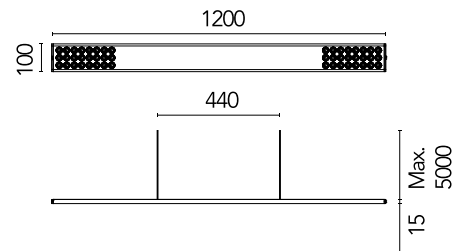

FLOS

05.6337.40.CB White

Workmates Suspension Down Full Spectrum

Designed by FLOS Architectural, 2023

LED - Top LED - 26W - 2368lm - 4000K - CRI> 98 - Beam° 71

Suspension luminaire. Down emission. High-quality colour rendering Full Spectrum light source. Driver not included. Adjustable suspension height. Mechanical union module available for modular lines for various units. UGR<19. EN12464 - cd/m2 @ 65°<3000 compliant. Casambi, maximum distance between fixtures: 50m.

Are you a professional and your project needs consulting and support?

[BOOK AN APPOINTMENT](#)

Main specifications

Mounting	Suspension
Environments	Indoor dry location
Light source type	LED
Light sources included	Yes
LED type	Top LED
Lamp category	LED
Number of lamps	1
Power (W)	26
System power (W)	28
Source flux (lm)	3146
Lumen Output (lm)	2368

Physical

Colour	White
Cord colour	White
Cord length (mm)	5000
Net weight (kg)	1.86
IP internal	20

Download

Mounting instructions [↓ PDF](#)

Photometric Files

LDT / IES [↓ ZIP](#)

Technical Drawings

2D [↓ ZIP](#)

3D [↓ ZIP](#)

Schematic light drawing

Photometric

Lighting type	Total
Light distribution	Asymmetric
CCT (K)	4000
CRI>	98
McAdam steps (SDCM)	3
Rf fidelity index	97
Rg gamut index	101
LED Life / Failure Ratio	L80B50>60.000h_Tc85°C
Beam angle C0-180 (°)	71
Beam angle C90-270 (°)	81
Extreme cut off	Yes
UGR _L	<16