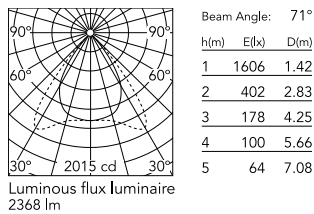

Physical

Colour	White
Cord colour	White
Cord length (mm)	5000
Net weight (kg)	1.86
IP internal	20

Download

Mounting instructions [↓ PDF](#)

Photometric Files

LDT / IES [↓ ZIP](#)

Technical Drawings

2D [↓ ZIP](#)

3D [↓ ZIP](#)

Schematic light drawing

Photometric

Lighting type	Total
Light distribution	Asymmetric
CCT (K)	4000
CRI>	98
McAdam steps (SDCM)	3
Rf fidelity index	97
Rg gamut index	101
LED Life / Failure Ratio	L80B50>60.000h_Tc85°C
Beam angle C0-180 (°)	71
Beam angle C90-270 (°)	81
Extreme cut off	Yes
UGR _L	<16