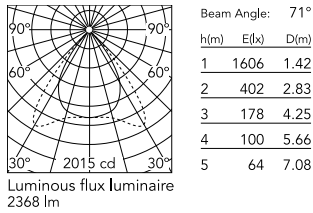

### Photometric Files

LDT / IES [↓ ZIP](#)

### Technical Drawings

2D [↓ ZIP](#)

3D [↓ ZIP](#)

## Schematic light drawing