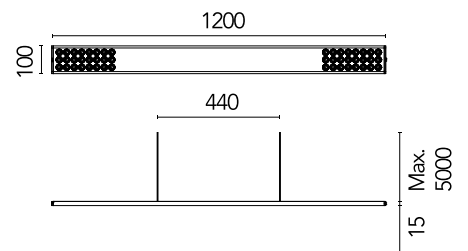

LED - Top LED - 26W - 2593lm - 4000K - CRI> 98 - Beam° 71

Suspension luminaire. Down emission. High-quality colour rendering Full Spectrum light source. Driver not included. Adjustable suspension height. Mechanical union module available for modular lines for various units. UGR<19. EN12464 - cd/m2 @ 65°<3000 compliant. Casambi, maximum distance between fixtures: 50m.

Are you a professional and your project needs consulting and support?

[BOOK AN APPOINTMENT](#)