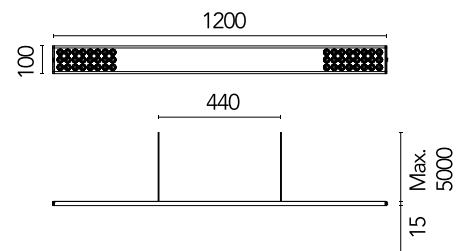

LED - Top LED - 26W - 2368lm - 4000K - CRI> 98 - Beam° 71

Suspension luminaire. Down emission. High-quality colour rendering Full Spectrum light source. Driver not included. Adjustable suspension height. Mechanical union module available for modular lines for various units. UGR<19. EN12464 - cd/m2 @ 65°<3000 compliant. Casambi, maximum distance between fixtures: 50m.

Are you a professional and your project needs consulting and support?

BOOK AN APPOINTMENT