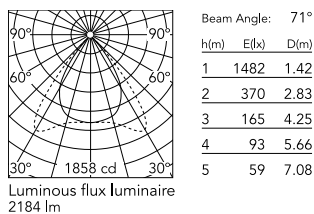

Physical

Colour	Anodized Silver
Cord colour	Transparent
Cord length (mm)	5000
Net weight (kg)	1.86
IP internal	20

Download

Mounting instructions [↓ PDF](#)

Photometric Files

LDT / IES [↓ ZIP](#)

Technical Drawings

2D [↓ ZIP](#)

3D [↓ ZIP](#)

Schematic light drawing

Photometric

Lighting type	Total
Light distribution	Asymmetric
CCT (K)	3500
CRI>	98
McAdam steps (SDCM)	3
Rf fidelity index	97
Rg gamut index	102
LED Life / Failure Ratio	L80B50>60.000h_Tc85°C
Beam angle C0-180 (°)	71
Beam angle C90-270 (°)	81
Extreme cut off	Yes
UGR _L	<16