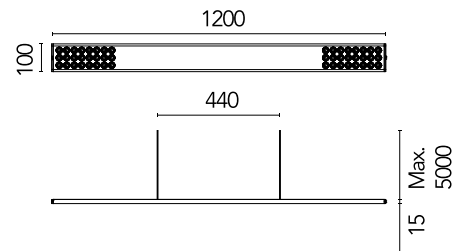

FLOS

05.6336.AP.CB Anodized Silver

Workmates Suspension Down Full Spectrum

Designed by FLOS Architectural, 2023

LED - Top LED - 26W - 2184lm - 3500K - CRI> 98 - Beam° 71

Suspension luminaire. Down emission. High-quality colour rendering Full Spectrum light source. Driver not included. Adjustable suspension height. Mechanical union module available for modular lines for various units. UGR<19. EN12464 - cd/m2 @ 65°<3000 compliant. Casambi, maximum distance between fixtures: 50m.

Are you a professional and your project needs consulting and support?

[BOOK AN APPOINTMENT](#)

Main specifications

Mounting	Suspension
Environments	Indoor dry location
Light source type	LED
Light sources included	Yes
LED type	Top LED
Lamp category	LED
Number of lamps	1
Power (W)	26
System power (W)	28
Source flux (lm)	2902
Lumen Output (lm)	2184

Physical

Colour	Anodized Silver
Cord colour	Transparent
Cord length (mm)	5000
Net weight (kg)	1.86
IP internal	20

Download

Mounting instructions [↓ PDF](#)

Photometric Files

LDT / IES [↓ ZIP](#)

Technical Drawings

2D [↓ ZIP](#)

3D [↓ ZIP](#)

Schematic light drawing

Photometric

Lighting type	Total
Light distribution	Asymmetric
CCT (K)	3500
CRI>	98
McAdam steps (SDCM)	3
Rf fidelity index	97
Rg gamut index	102
LED Life / Failure Ratio	L80B50>60.000h_Tc85°C
Beam angle C0-180 (°)	71
Beam angle C90-270 (°)	81
Extreme cut off	Yes
UGR _L	<16