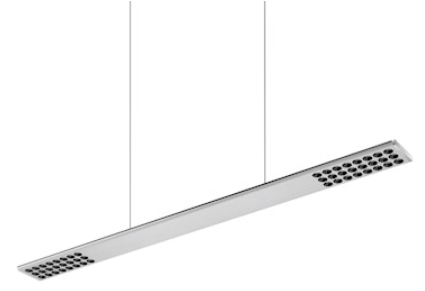

FLOS

05.6336.AP.CB Anodized Silver

Workmates Suspension Down Full Spectrum

Designed by FLOS Architectural, 2023

LED - Top LED - 26W - 2184lm - 3500K - CRI> 98 - Beam° 71

Suspension luminaire. Down emission. High-quality colour rendering Full Spectrum light source. Driver not included. Adjustable suspension height. Mechanical union module available for modular lines for various units. UGR<19. EN12464 - cd/m2 @ 65°<3000 compliant. Casambi, maximum distance between fixtures: 50m.

Are you a professional and your project needs consulting and support?

[BOOK AN APPOINTMENT](#)

Main specifications

Mounting	Suspension
Environments	Indoor dry location
Light source type	LED
Light sources included	Yes
LED type	Top LED
Lamp category	LED
Number of lamps	1
Power (W)	26
System power (W)	28
Source flux (lm)	2902
Lumen Output (lm)	2184

Physical

Colour	Anodized Silver
Cord colour	Transparent
Cord length (mm)	5000
Net weight (kg)	1.86
IP internal	20

Download

Mounting instructions [↓ PDF](#)

Photometric Files

LDT / IES [↓ ZIP](#)

Technical Drawings