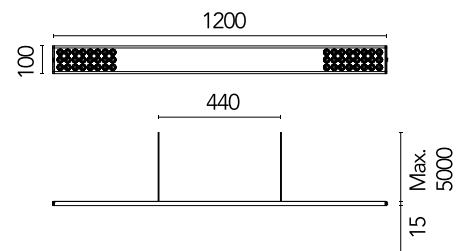

FLOS

05.6336.40.CB White

Workmates Suspension Down Full Spectrum

Designed by FLOS Architectural, 2023

LED - Top LED - 26W - 2184lm - 3500K - CRI> 98 - Beam° 71

Suspension luminaire. Down emission. High-quality colour rendering Full Spectrum light source. Driver not included. Adjustable suspension height. Mechanical union module available for modular lines for various units. UGR<19. EN12464 - cd/m2 @ 65°<3000 compliant. Casambi, maximum distance between fixtures: 50m.

Are you a professional and your project needs consulting and support?

[BOOK AN APPOINTMENT](#)

Main specifications

Mounting	Suspension
Environments	Indoor dry location
Light source type	LED
Light sources included	Yes
LED type	Top LED
Lamp category	LED
Number of lamps	1
Power (W)	26
System power (W)	28
Source flux (lm)	2902
Lumen Output (lm)	2184

Physical

Colour	White
Cord colour	White
Cord length (mm)	5000
Net weight (kg)	1.86
IP internal	20

Download

Mounting instructions [↓ PDF](#)

Photometric Files

LDT / IES [↓ ZIP](#)

Technical Drawings

2D [↓ ZIP](#)

3D [↓ ZIP](#)

Schematic light drawing

Photometric

Lighting type	Total
Light distribution	Asymmetric
CCT (K)	3500
CRI>	98
McAdam steps (SDCM)	3
Rf fidelity index	97
Rg gamut index	102
LED Life / Failure Ratio	L80B50>60.000h_Tc85°C
Beam angle C0-180 (°)	71
Beam angle C90-270 (°)	81
Extreme cut off	Yes
UGR _L	<16