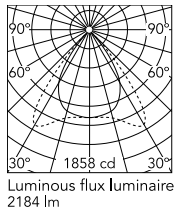

Physical

Colour	White
Cord colour	White
Cord length (mm)	5000
Net weight (kg)	1.86
IP internal	20

Download

Mounting instructions [↓ PDF](#)

Photometric Files

LDT / IES [↓ ZIP](#)

Technical Drawings

2D [↓ ZIP](#)

3D [↓ ZIP](#)

Schematic light drawing

Photometric

Lighting type	Total
Light distribution	Asymmetric
CCT (K)	3500
CRI>	98
McAdam steps (SDCM)	3
Rf fidelity index	97
Rg gamut index	102
LED Life / Failure Ratio	L80B50>60.000h_Tc85°C
Beam angle C0-180 (°)	71
Beam angle C90-270 (°)	81
Extreme cut off	Yes
UGR _L	<16