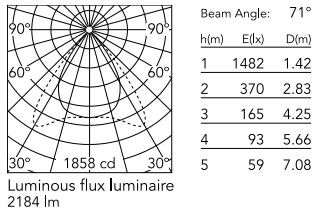

Physical

Colour	All White
Cord colour	White
Cord length (mm)	5000
Net weight (kg)	1.86
IP internal	20

Download

Mounting instructions [↓ PDF](#)

Photometric Files

LDT / IES [↓ ZIP](#)

Technical Drawings

2D [↓ ZIP](#)

3D [↓ ZIP](#)

Schematic light drawing

Photometric

Lighting type	Total
Light distribution	Asymmetric
CCT (K)	3500
CRI>	98
McAdam steps (SDCM)	3
Rf fidelity index	97
Rg gamut index	102
LED Life / Failure Ratio	L80B50>60.000h_Tc85°C
Beam angle C0-180 (°)	71
Beam angle C90-270 (°)	82
Extreme cut off	Yes
UGR _L	<16