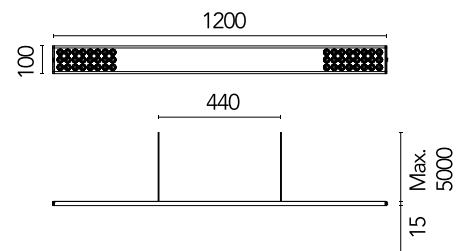

FLOS

05.6336.40.C6 All White

Workmates Suspension Down Full Spectrum

Designed by FLOS Architectural, 2023

LED - Top LED - 26W - 2392lm - 3500K - CRI> 98 - Beam° 71

Suspension luminaire. Down emission. High-quality colour rendering Full Spectrum light source. Driver not included. Adjustable suspension height. Mechanical union module available for modular lines for various units. UGR<19. EN12464 - cd/m2 @ 65°<3000 compliant. Casambi, maximum distance between fixtures: 50m.

Are you a professional and your project needs consulting and support?

[BOOK AN APPOINTMENT](#)

Main specifications

Mounting	Suspension
Environments	Indoor dry location
Light source type	LED
Light sources included	Yes
LED type	Top LED
Lamp category	LED
Number of lamps	1
Power (W)	26
System power (W)	28
Source flux (lm)	2902
Lumen Output (lm)	2392

Physical

Colour	All White
Cord colour	White
Cord length (mm)	5000
Net weight (kg)	1.86
IP internal	20

Download

Mounting instructions [↓ PDF](#)

Photometric Files

LDT / IES [↓ ZIP](#)

Technical Drawings

2D [↓ ZIP](#)

3D [↓ ZIP](#)

Schematic light drawing

Photometric

Lighting type	Total
Light distribution	Asymmetric
CCT (K)	3500
CRI>	98
McAdam steps (SDCM)	3
Rf fidelity index	97
Rg gamut index	102
LED Life / Failure Ratio	L80B50>60.000h_Tc85°C
Beam angle C0-180 (°)	71
Beam angle C90-270 (°)	82
Extreme cut off	Yes
UGR _L	<16