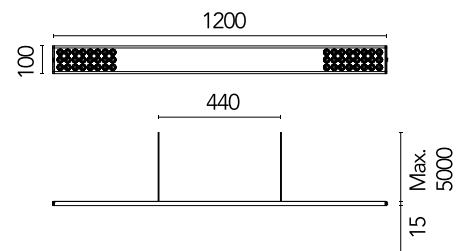

FLOS

05.6336.14.CB Black

Workmates Suspension Down Full Spectrum

Designed by FLOS Architectural, 2023

LED - Top LED - 26W - 2184lm - 3500K - CRI> 98 - Beam° 71

Suspension luminaire. Down emission. High-quality colour rendering Full Spectrum light source. Driver not included. Adjustable suspension height. Mechanical union module available for modular lines for various units. UGR<19. EN12464 - cd/m2 @ 65°<3000 compliant. Casambi, maximum distance between fixtures: 50m.

Are you a professional and your project needs consulting and support?

[BOOK AN APPOINTMENT](#)

Main specifications

Mounting	Suspension
Environments	Indoor dry location
Light source type	LED
Light sources included	Yes
LED type	Top LED
Lamp category	LED
Number of lamps	1
Power (W)	26
System power (W)	28
Source flux (lm)	2902
Lumen Output (lm)	2184

Physical

Colour	Black
Cord colour	Black
Cord length (mm)	5000
Net weight (kg)	1.86
IP internal	20

Download

Mounting instructions [↓ PDF](#)

Photometric Files

LDT / IES [↓ ZIP](#)

Technical Drawings

2D [↓ ZIP](#)

3D [↓ ZIP](#)

Schematic light drawing

Photometric

Lighting type	Total
Light distribution	Asymmetric
CCT (K)	3500
CRI>	98
McAdam steps (SDCM)	3
Rf fidelity index	97
Rg gamut index	102
LED Life / Failure Ratio	L80B50>60.000h_Tc85°C
Beam angle C0-180 (°)	71
Beam angle C90-270 (°)	81
Extreme cut off	Yes
UGR _L	<16