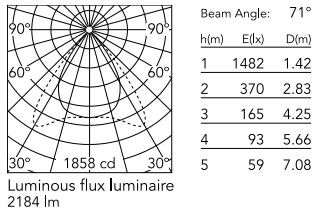

Physical

Colour	Black
Cord colour	Black
Cord length (mm)	5000
Net weight (kg)	1.86
IP internal	20

Download

Mounting instructions [↓ PDF](#)

Photometric Files

LDT / IES [↓ ZIP](#)

Technical Drawings

2D [↓ ZIP](#)

3D [↓ ZIP](#)

Schematic light drawing

Photometric

Lighting type	Total
Light distribution	Asymmetric
CCT (K)	3500
CRI>	98
McAdam steps (SDCM)	3
Rf fidelity index	97
Rg gamut index	102
LED Life / Failure Ratio	L80B50>60.000h_Tc85°C
Beam angle C0-180 (°)	71
Beam angle C90-270 (°)	81
Extreme cut off	Yes
UGR _L	<16